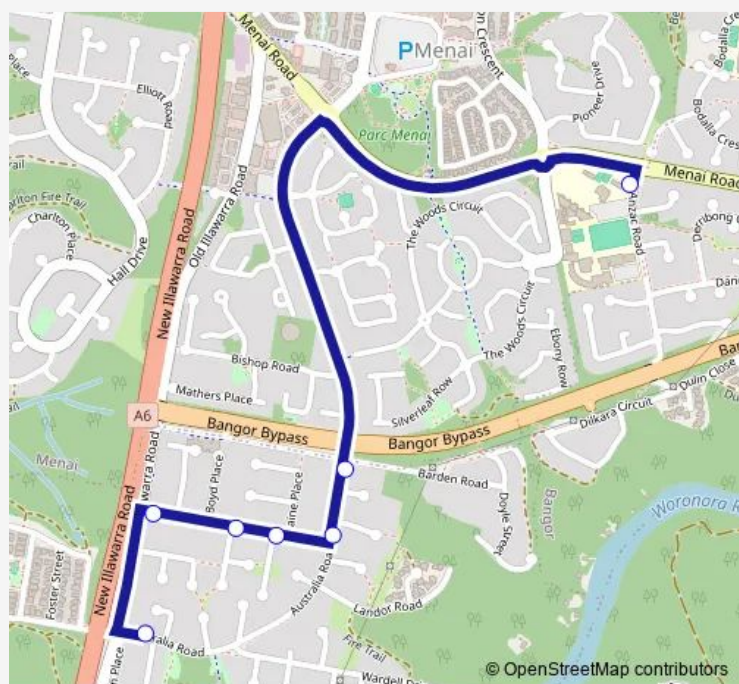

School Bus S072 Holy Family PS to Australia Rd before Dalrymple Pl, Barden Ridge

[Go to website](#)

Direction

Holy Family Primary School, Anzac Rd — Australia Rd Opp Melville Pl

7 stops

[Open route schedule](#)

Holy Family Primary School, Anzac Rd

Australia Rd At Barden Rd

Australia Rd Opp Marsden Rd

Marsden Rd At Bella Pl

Marsden Rd At Caley Pl

Marsden Rd At Old Illawarra Rd

Australia Rd Opp Melville Pl

Route schedule

Holy Family Primary School, Anzac Rd — Australia Rd Opp Melville Pl

Monday 15:23

Tuesday 15:23

Wednesday 15:23

Thursday 15:23

Friday 15:23

Saturday —

Sunday —

Route info

Direction: Holy Family Primary School, Anzac Rd

Stops: 7

Trip Duration: 0 hour 10 min

S072 — Holy Family PS to Australia Rd before Dalrymple Pl, Barden Ridge

S072 School Bus time schedules and route maps are available in an offline PDF at busmaps.com. Use the busmaps.com website to see live bus times, train schedule or subway schedule, and step-by-step directions for all public transit in Liverpool