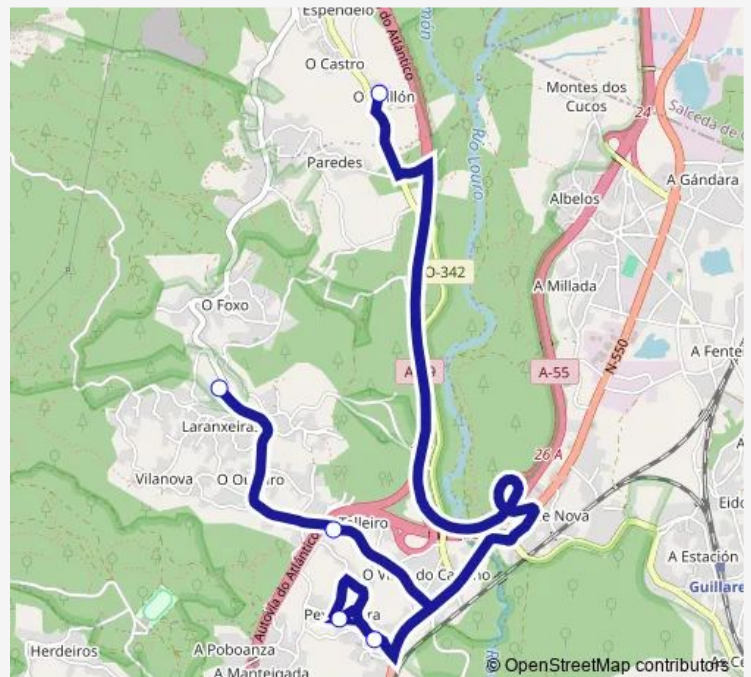

Bus XG859002 Ceip de Rebordáns-Mallón

[Go to website](#)**Direction**

Ceip de Rebordáns — Mallón

5 stops

[Open route schedule](#)

Ceip de Rebordáns

Ponderosa

Urb. LOS Rosales

Manteigada(Subida Urb.Ros)

Mallón

Route schedule

Ceip de Rebordáns — Mallón

| | |
|-----------|-------|
| Monday | 14:20 |
| Tuesday | 14:20 |
| Wednesday | 14:20 |
| Thursday | — |
| Friday | 14:20 |
| Saturday | — |
| Sunday | — |

Route info

Direction: Ceip de Rebordáns

Stops: 5

Trip Duration: 0 hour 16 min

■ XG859002 — Ceip de Rebordáns-Mallón

Direction

Mallón — Ceip de Rebordáns

5 stops

| | |
|-----------|-------|
| Monday | 08:55 |
| Tuesday | 08:55 |
| Wednesday | 08:55 |
| Thursday | — |
| Friday | 08:55 |
| Saturday | — |
| Sunday | — |

Route info

Direction: Mallón

Stops: 5

Trip Duration: 0 hour 16 min