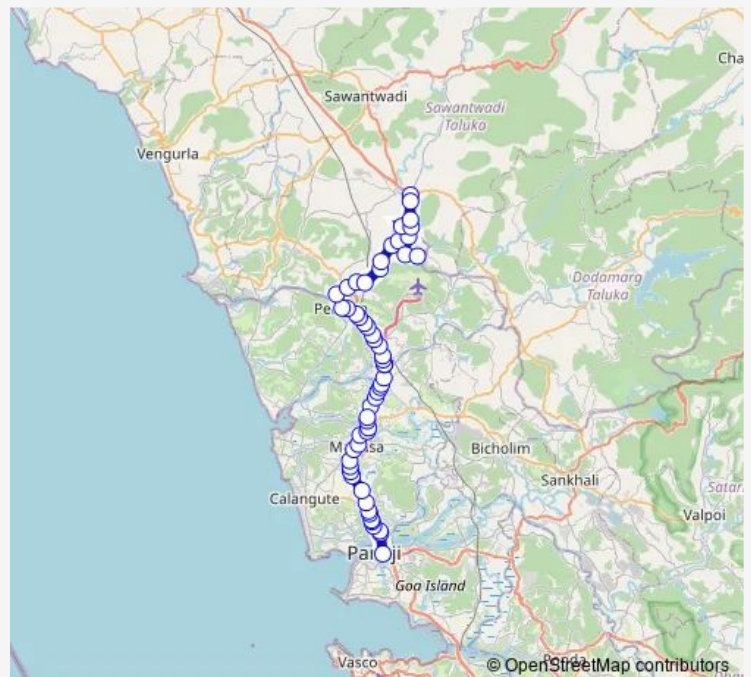

Route schedule

Kadshi — Panaji KTC Bus Stand

Monday	06:45
Tuesday	06:45
Wednesday	06:45
Thursday	06:45
Friday	06:45
Saturday	06:45
Sunday	06:45

Route info

Direction: Kadshi

Stops: 56

Trip Duration: 1 hour 45 min