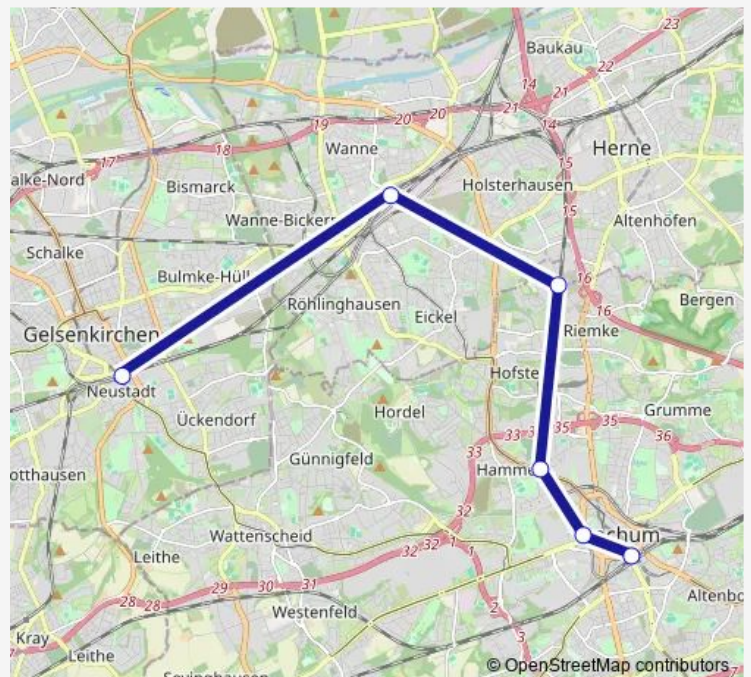

Regional Rail Service RB46

[Go to website](#)

Direction

Gelsenkirchen Hbf — Bochum Hbf

6 stops

[Open route schedule](#)

Gelsenkirchen Hbf

HER Wanne-Eickel Hbf

Bochum Riemke

Bochum Hamme

Bochum West Bf

Bochum Hbf

Route schedule

Gelsenkirchen Hbf — Bochum Hbf

Monday 00:02-23:02

Tuesday 00:02-23:02

Wednesday 00:02-23:02

Thursday 00:02-23:02

Friday 00:02-23:02

Saturday 00:02-23:46

Sunday 00:02-23:02

Route info

Direction: Gelsenkirchen Hbf

Stops: 6

Trip Duration: 0 hour 23 min

■ RB46

BusMaps

Direction

Gelsenkirchen Hbf — Bochum Hbf

6 stops

[Open route schedule](#)

Gelsenkirchen Hbf