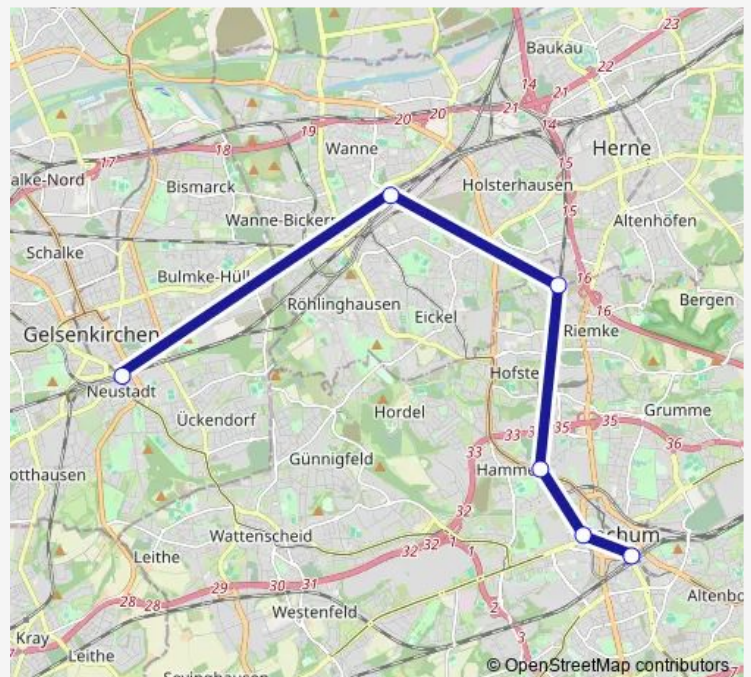

Regional Rail Service Rb46

[Go to website](#)**Direction**

Gelsenkirchen Hbf — Bochum Hbf

6 stops

[Open route schedule](#)

Gelsenkirchen Hbf

HER Wanne-Eickel Hbf

Bochum Riemke

Bochum Hamme

Bochum West Bf

Bochum Hbf

Route schedule

Gelsenkirchen Hbf — Bochum Hbf

Monday 00:02-23:02

Tuesday 00:02-23:02

Wednesday 00:02-23:02

Thursday 00:02-23:02

Friday 00:02-00:03⁺¹

Saturday 00:02-23:46

Sunday 00:02-23:02

Route info

Direction: Gelsenkirchen Hbf

Stops: 6

Trip Duration: 0 hour 23 min

■ Rb46

Direction

Gelsenkirchen Hbf — Bochum Hbf

6 stops

[Open route schedule](#)

Gelsenkirchen Hbf

HER Wanne-Eickel Hbf

Bochum Riemke