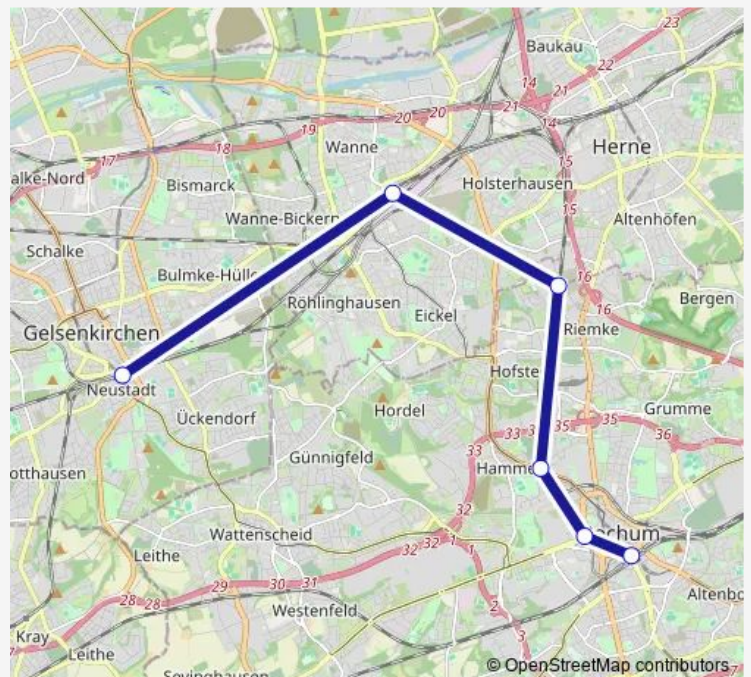

Regional Rail Service Rb46

[Go to website](#)

Direction

Gelsenkirchen Hbf — Bochum Hbf

6 stops

[Open route schedule](#)

Gelsenkirchen Hbf

Wanne-Eickel Hbf

Bochum Riemke

Bochum Hamme

Bochum West Bf

Bochum Hbf

Route schedule

Gelsenkirchen Hbf — Bochum Hbf

Monday 04:46-23:46

Tuesday 04:46-23:46

Wednesday 04:46-23:46

Thursday 04:46-23:46

Friday 01:01-23:46

Saturday 01:01-23:46

Sunday 01:01-23:46

Route info

Direction: Gelsenkirchen Hbf

Stops: 6

Trip Duration: 0 hour 23 min

Rb46

BusMaps

Direction

Bochum Hbf — Gelsenkirchen Hbf

6 stops

[Open route schedule](#)

Bochum Hbf