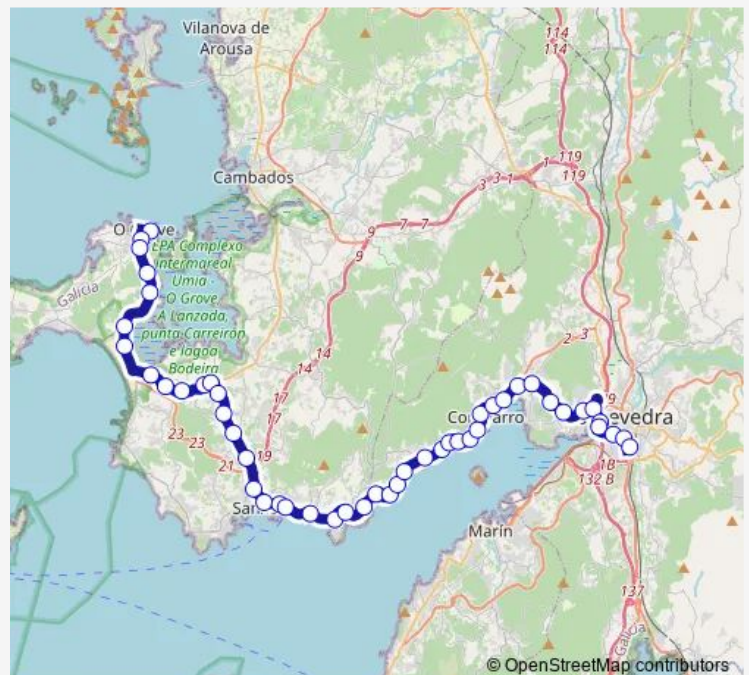

Thursday 07:20-21:10

Friday 07:20-21:10

Saturday 09:30-21:10

Sunday 12:00-21:10

Route info

Direction: Pontevedra E.A.

Stops: 48

Trip Duration: 1 hour 20 min

Saturday 08:30-20:30

Sunday 10:40-20:30

Route info

Direction: O Grove E.A.

Stops: 48

Trip Duration: 1 hour 20 min

Raxo (centro)

Gasolinera Raxó