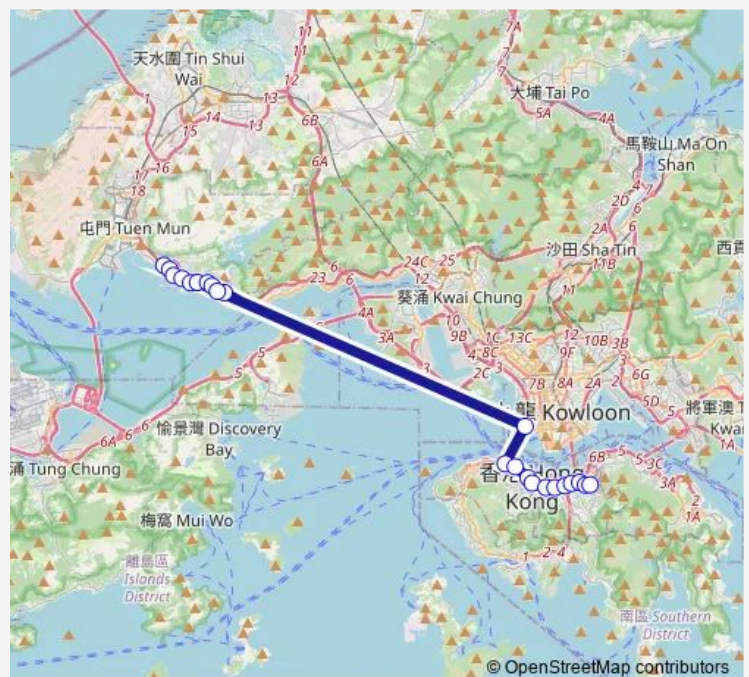

[Ctb] Central (Macau Ferry)

Route schedule

[Ctb] Golden Beach, Castle Peak Road[[Kmb] Golden Beach[[Lrtfeeder] Golden Beach[[Lwb] Golden Beach — [Ctb] Causeway BAY (Moreton Terrace)

Monday	07:35
Tuesday	07:35
Wednesday	07:35
Thursday	07:35
Friday	07:35
Saturday	—
Sunday	—

Route info

Direction: [Ctb] Golden Beach, Castle Peak Road[[Kmb] Golden Beach[[Lrtfeeder] Golden Beach[[Lwb] Golden Beach

Stops: 22

Trip Duration: 1 hour 0 min

[Ctb] Harbour Building, Pier Road[[Kmb+Ctb] Harbour Building/
Harbour Building, Pier Road[[Kmb] Harbour Building