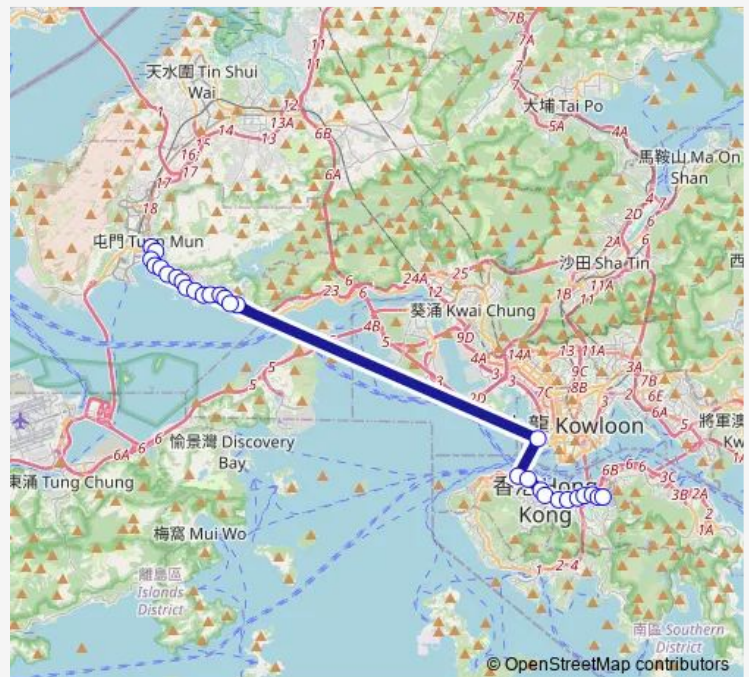

[Ctb] SIU SAU Tsuen, Castle Peak Road[[Kmb] SIU SAU Tsuen][Lrtfeeder] SIU SAU Tsuen[[Lwb] SIU SAU Tsuen

[Ctb] THE Aegean, Castle Peak Road[[Kmb] THE Aegean][Lrtfeeder] THE Aegean[[Lwb] THE Aegean

[Ctb] SIU LAM SAN Tsuen, Castle Peak Road[[Kmb] SIU LAM SAN Tsuen][Lrtfeeder] SIU LAM SAN Tsuen[[Lwb] SIU LAM SAN Tsuen

Route schedule

[Ctb] CHI LOK FA Yuen — [Ctb] Causeway BAY (Moreton Terrace)

Monday 07:05-08:27

Tuesday 07:05-08:27

Wednesday 07:05-08:27

Thursday 07:05-08:27

Friday 07:05-08:27

Saturday 07:13-08:37

Sunday —

Route info

Direction: [Ctb] CHI LOK FA Yuen

Stops: 28

Trip Duration: 1 hour 1 min

■ 952p — Tuen MUN (CHI LOK FA Yuen) - Causeway BAY (Moreton Terrace)

[Ctb] SIU LAM Tsuen, Castle Peak Road[[Kmb] SIU LAM Tsuen][Lrtfeeder] SIU LAM Tsuen[[Lwb] SIU LAM Tsuen