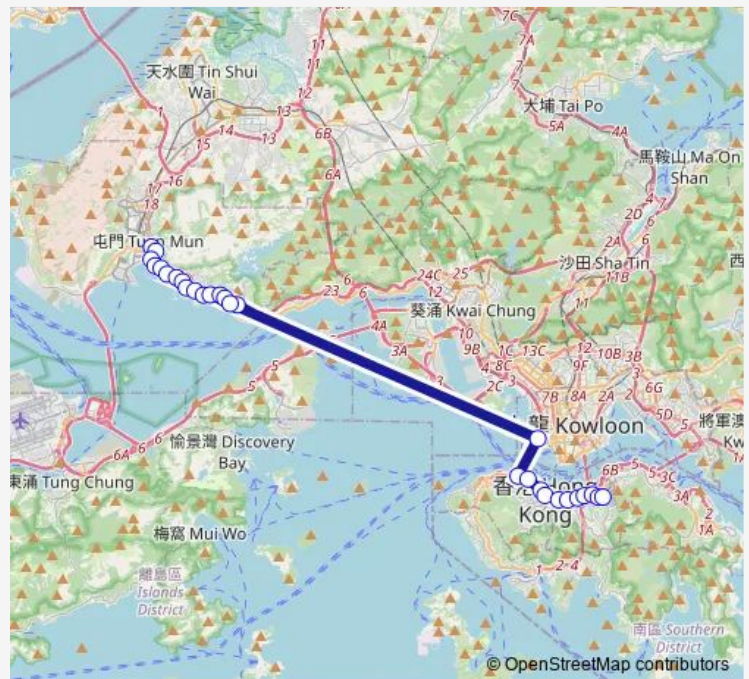

[Ctb] SIU SAU Tsuen, Castle Peak Road[[Kmb] SIU SAU Tsuen][Lrtfeeder] SIU SAU Tsuen[[Lwb] SIU SAU Tsuen

[Ctb] THE Aegean, Castle Peak Road[[Kmb] THE Aegean][Lrtfeeder] THE Aegean[[Lwb] THE Aegean

[Ctb] SIU LAM SAN Tsuen, Castle Peak Road[[Kmb] SIU LAM SAN Tsuen][Lrtfeeder] SIU LAM SAN Tsuen[[Lwb] SIU LAM SAN Tsuen

**Route schedule**

[Ctb] CHI LOK FA Yuen — [Ctb] Causeway BAY (Moreton Terrace)

Monday	07:05-08:27
Tuesday	07:05-08:27
Wednesday	07:05-08:27
Thursday	07:05-08:27
Friday	07:05-08:27
Saturday	07:13-08:37
Sunday	—

**Route info**

Direction: [Ctb] CHI LOK FA Yuen

Stops: 28

Trip Duration: 1 hour 2 min

■ 952P — Tuen MUN (CHI LOK FA Yuen) - Causeway BAY (Moreton Terrace) **BusMaps**

[Ctb] SIU LAM Tsuen, Castle Peak Road[[Kmb] SIU LAM Tsuen][Lrtfeeder] SIU LAM Tsuen[[Lwb] SIU LAM Tsuen