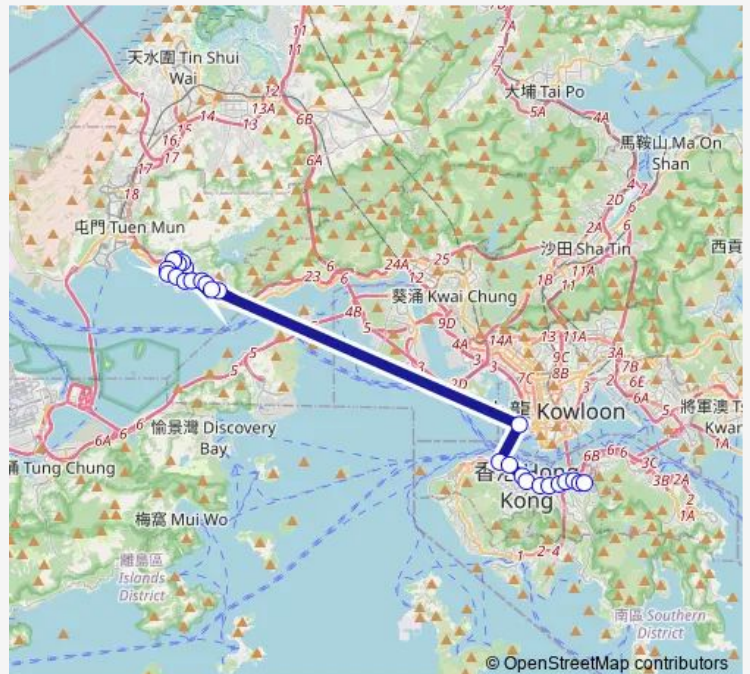

[Ctb] Napa, SO Kwun WAT Road[[Kmb] SO Kwun WAT Road][Lrtfeeder] SO Kwun WAT Road[[Lwb] SO Kwun WAT Road

[Ctb] Mori, Kwun Chui Road[[Kmb] 18 Kwun Chui Road][Lrtfeeder] 18 Kwun Chui Road

[Ctb] Kwun Chui Road, SO Kwun WAT Road[[Kmb] Kwun Chui Road][Lrtfeeder] Kwun Chui Road[[Lwb] Kwun Chui Road

[Ctb] Aegean Coast, SO Kwun WAT Road[[Kmb] Aegean Coast][Lrtfeeder] Aegean Coast[[Lwb] Aegean Coast

[Ctb] KAR WO LEI Tsuen, Castle Peak Road[[Kmb] KAR WO LEI Tsuen][Lrtfeeder] KAR WO LEI Tsuen[[Lwb] KAR WO LEI Tsuen

[Ctb] SIU SAU Tsuen, Castle Peak Road[[Kmb] SIU SAU Tsuen][Lrtfeeder] SIU SAU Tsuen[[Lwb] SIU SAU Tsuen

[Ctb] THE Aegean, Castle Peak Road[[Kmb] THE Aegean][Lrtfeeder] THE Aegean[[Lwb] THE Aegean

[Ctb] SIU LAM SAN Tsuen, Castle Peak Road[[Kmb] SIU LAM SAN Tsuen][Lrtfeeder] SIU LAM SAN Tsuen[[Lwb] SIU LAM SAN Tsuen

[Ctb] SIU LAM Tsuen, Castle Peak Road[[Kmb] SIU LAM Tsuen][Lrtfeeder] SIU LAM Tsuen[[Lwb] SIU LAM Tsuen

Route schedule

[Ctb] Avignon, SO Kwun WAT Road[[Kmb] Avignon][Lrtfeeder] SO Kwun WAT Tsuen[[Lwb] Avignon — [Ctb] Causeway BAY (Moreton Terrace)

Monday	07:15-07:50
Tuesday	07:15-07:50
Wednesday	07:15-07:50
Thursday	07:15-07:50
Friday	07:15-07:50
Saturday	—
Sunday	—

Route info

Direction: [Ctb] Avignon, SO Kwun WAT Road[[Kmb] Avignon][Lrtfeeder] SO Kwun WAT Tsuen[[Lwb] Avignon

Stops: 26

Trip Duration: 1 hour 12 min