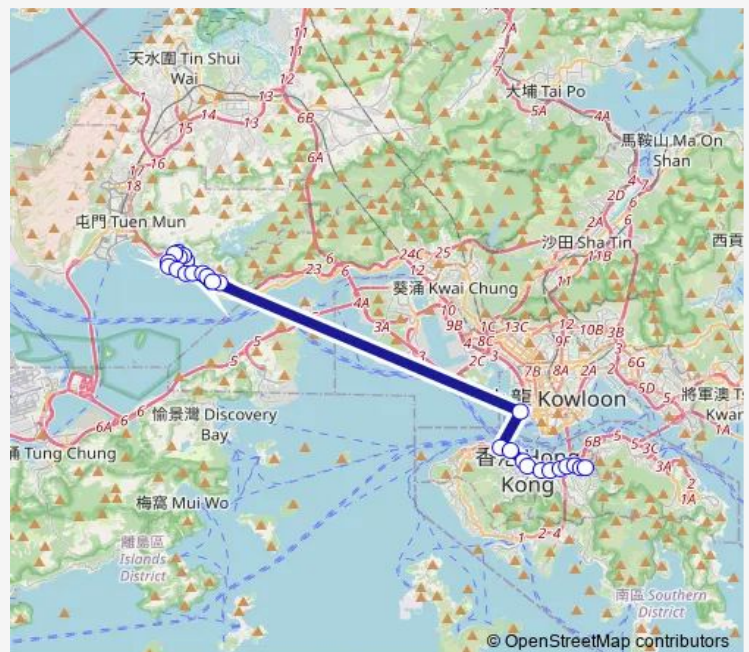

[Ctb] 88 SO Kwun WAT Road, SO Kwun WAT Road[[Kmb] SO Kwun WAT Road[[Lrtfeeder] SO Kwun WAT Road[[Lwb] SO Kwun WAT Road

[Ctb] 18 Kwun Chui Road, Kwun Chui Road[[Kmb] 18 Kwun Chui Road[[Lrtfeeder] 18 Kwun Chui Road

[Ctb] Kwun Chui Road, SO Kwun WAT Road[[Kmb] Kwun Chui Road[[Lrtfeeder] Kwun Chui Road[[Lwb] Kwun Chui Road

[Ctb] Aegean Coast, SO Kwun WAT Road[[Kmb] Aegean Coast[[Lrtfeeder] Aegean Coast[[Lwb] Aegean Coast

[Ctb] KAR WO LEI Tsuen, Castle Peak Road[[Kmb] KAR WO LEI Tsuen[[Lrtfeeder] KAR WO LEI Tsuen[[Lwb] KAR WO LEI Tsuen

[Ctb] SIU SAU Tsuen, Castle Peak Road[[Kmb] SIU SAU Tsuen[[Lrtfeeder] SIU SAU Tsuen[[Lwb] SIU SAU Tsuen

[Ctb] THE Aegean, Castle Peak Road[[Kmb] THE Aegean[[Lrtfeeder] THE Aegean[[Lwb] THE Aegean

[Ctb] SIU LAM SAN Tsuen, Castle Peak Road[[Kmb] SIU LAM SAN Tsuen[[Lrtfeeder] SIU LAM SAN Tsuen[[Lwb] SIU LAM SAN Tsuen

[Ctb] SIU LAM Tsuen, Castle Peak Road[[Kmb] SIU LAM Tsuen[[Lrtfeeder] SIU LAM Tsuen[[Lwb] SIU LAM Tsuen

Route schedule

[Ctb] SO Kwun WAT Tsuen, SO Kwun WAT Road[[Kmb] Avignon[[Lrtfeeder] SO Kwun WAT Tsuen[[Lwb] Avignon — [Ctb] Causeway BAY (Moreton Terrace)

Monday	07:15-07:50
Tuesday	07:15-07:50
Wednesday	07:15-07:50
Thursday	07:15-07:50
Friday	07:15-07:50
Saturday	—
Sunday	—

Route info

Direction: [Ctb] SO Kwun WAT Tsuen, SO Kwun WAT Road[[Kmb] Avignon[[Lrtfeeder] SO Kwun WAT Tsuen[[Lwb] Avignon

Stops: 26

Trip Duration: 1 hour 14 min