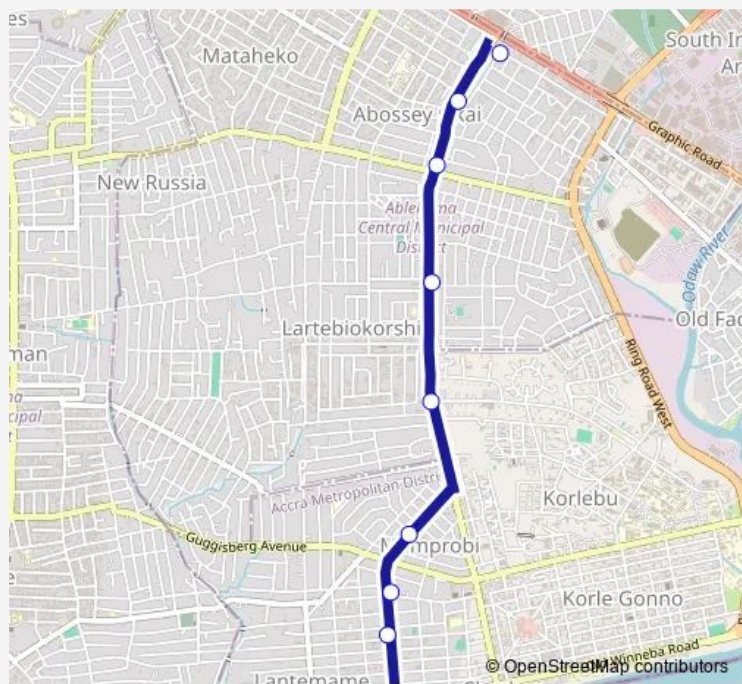

Bus 271b Chorkor Station to Kaneshie Mamprobi Station

[Go to website](#)

Direction
 Terminal Chemuna Station — Terminal Kaneshie Mamprobi Station

11 stops

[Open route schedule](#)

- Terminal Chemuna Station
- Lamptey Maamli
- Alomo
- Toilet Junction
- Toilet Junction
- Rijo
- Korle Bu Junction 271
- Blacksmith
- Zongo Junction 166
- Abossey Okai Asoredanho
- Terminal Kaneshie Mamprobi Station

Route schedule

Terminal Chemuna Station — Terminal Kaneshie Mamprobi Station

Monday	14:09
Tuesday	14:09
Wednesday	14:09
Thursday	14:09
Friday	14:09
Saturday	14:09
Sunday	14:09

Route info

Direction: Terminal Chemuna Station

Stops: 11

Trip Duration: 0 hour 25 min

271b — Chorkor Station to Kaneshie Mamprobi Station **BusMaps**

271b Bus time schedules and route maps are available in an offline PDF at busmaps.com. Use the busmaps.com website to see live bus times, train schedule or subway schedule, and step-by-step directions for all public transit in Accra