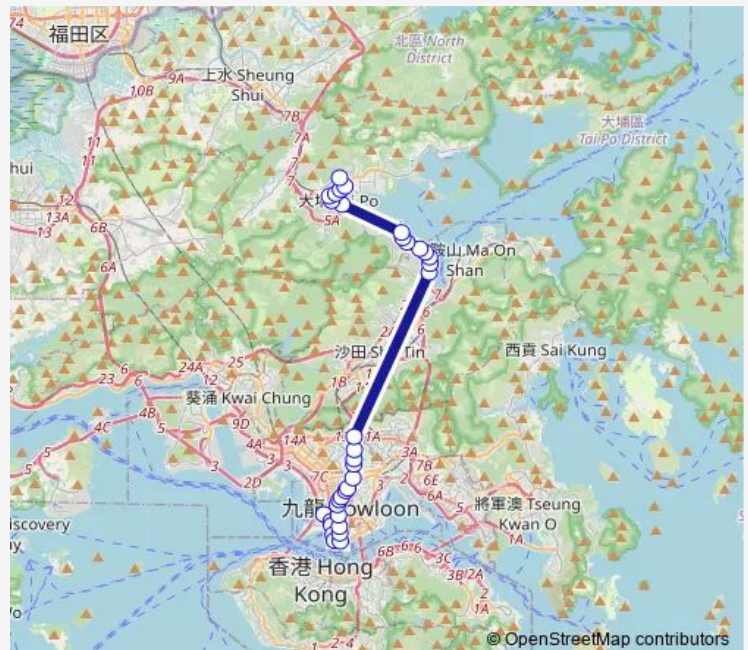

[Ctb] MAN Ming Lane, Nathan Road[[Kmb] MAN Ming Lane YAU MA Tei

[Ctb] Ymca, Waterloo Road[[Kmb] Ymca

[Ctb] Kwong WAH Hospital, Waterloo Road[[Kmb] Kwong WAH Hospital

[Ctb] Victory Avenue, Waterloo Road[[Kmb] Victory Avenue

Route schedule

[Ctb] HSR West Kowloon Station[[Kmb] Jordan (West Kowloon Station) BUS Terminus — [Kmb+Ctb] FU Heng BUS Terminus/
Fu Heng Estate[[Kmb] FU Heng BUS Terminus[[Lwb] FU Heng BUS Terminus

Monday	07:40-18:35
Tuesday	07:40-18:35
Wednesday	07:40-18:35
Thursday	07:40-18:35
Friday	07:40-18:35
Saturday	—
Sunday	—

Route info

Direction: [Ctb] HSR West Kowloon Station[[Kmb] Jordan (West Kowloon Station) BUS Terminus

Stops: 34

Trip Duration: 1 hour 27 min

[Ctb] Metropark Hotel Kowloon, Waterloo Road[[Kmb+Ctb] Metropark Hotel Kowloon/
Metropark Hotel Kowloon, Waterloo Road[[Kmb] Metropark Hotel Kowloon