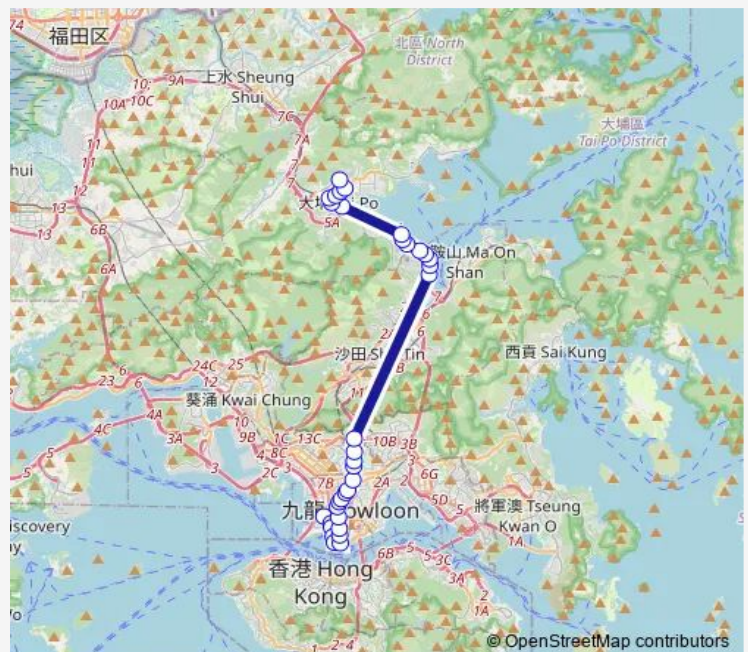

[Ctb] Ymca, Waterloo Road[[Kmb] Ymca

[Ctb] Kwong WAH Hospital, Waterloo Road[[Kmb] Kwong WAH Hospital

[Ctb] Victory Avenue, Waterloo Road[[Kmb] Victory Avenue

### Route schedule

[Ctb] HSR West Kowloon Station[[Kmb] Jordan (West Kowloon Station) BUS Terminus — [Kmb+Ctb] FU Heng BUS Terminus/<Br>Fu Heng Estate[[Kmb] FU Heng BUS Terminus[[Lwb] FU Heng BUS Terminus

### Route info

Direction: [Ctb] HSR West Kowloon Station[[Kmb] Jordan (West Kowloon Station) BUS Terminus

Stops: 34

Trip Duration: 1 hour 31 min

[Ctb] Metropark Hotel Kowloon, Waterloo Road[[Kmb+Ctb] Metropark Hotel Kowloon/<Br>Metropark Hotel Kowloon, Waterloo Road[[Kmb] Metropark Hotel Kowloon