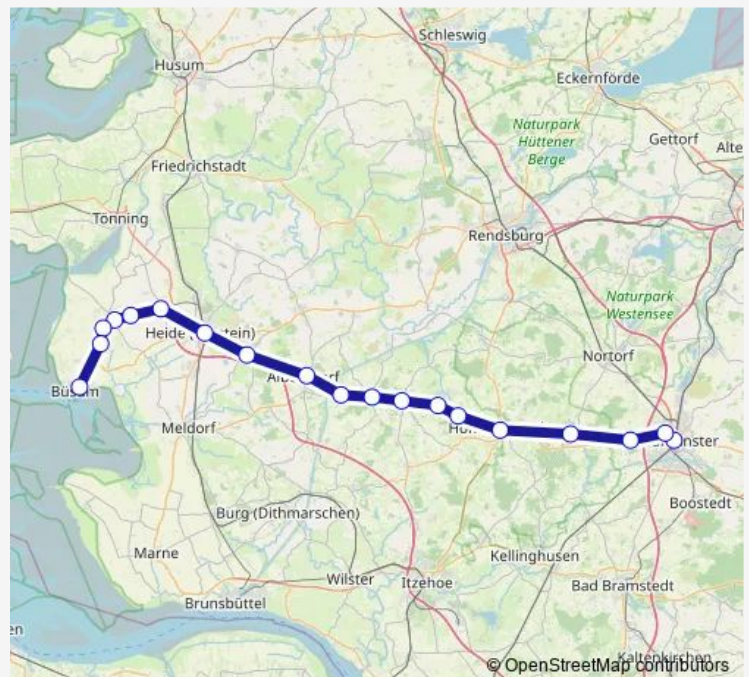

Regional Rail Service RB63

[Go to website](#)

Direction

Neumünster — Büsum

19 stops

[Open route schedule](#)

Neumünster

Neumünster Bahnhof am Stadtwald

Wasbek

Aukrug

Hohenwestedt

Osterstedt

Beringstedt

Gokels

Hademarschen

Beldorf

Albersdorf(Holst)

Nordhastedt

Heide(Holst)

Tiebensee

Jarrenwisch

Wesselburen

Süderdeich

Reinsbüttel

Büsum

Route schedule

Neumünster — Büsum

Monday 04:49-23:35

Tuesday 04:49-23:35

Wednesday 04:49-23:35

Thursday 04:49-23:35

Friday 04:49-23:35

Saturday 04:49-23:35

Sunday 00:02-23:35

Route info

Direction: Neumünster

Stops: 19

Trip Duration: 2 hour 4 min

■ RB63

BusMaps