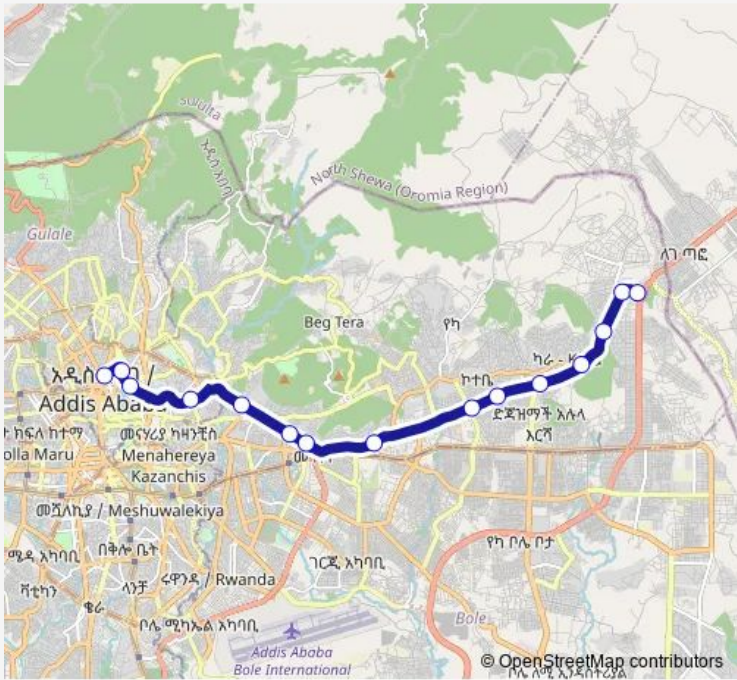

Bus Ab001 Tafo Square ↔ Piassa Arada

[Go to website](#)

Direction
Tafo Square — Piassa Arada
12 stops
[Open route schedule](#)

- Tafo Square
- Sara Ampol (Gedera)
- Kara Condominium
- Kara
- Kotebe Gebriel
- Wessen
- Megenagna
- British Embassy
- Addis View Hotel
- Arat Kilo
- St. Mary Church
- Piassa Arada

Route schedule
Tafo Square — Piassa Arada

Monday	06:00
Tuesday	06:00
Wednesday	06:00
Thursday	06:00
Friday	06:00
Saturday	06:00
Sunday	06:00

Route info
Direction: Tafo Square
Stops: 12
Trip Duration: 1 hour 6 min

Ab001 — Tafo Square ↔ Piassa Arada **BusMaps**

Direction

Piassa Arada — Tafo Square

15 stops

[Open route schedule](#)

Piassa Arada

Ras Mekonene Bridge (Seba Dereja)

Arat Kilo

Wednesday 06:00

Thursday 06:00

Friday 06:00

Saturday 06:00

Sunday 06:00

Route info

Direction: Piassa Arada

Stops: 15