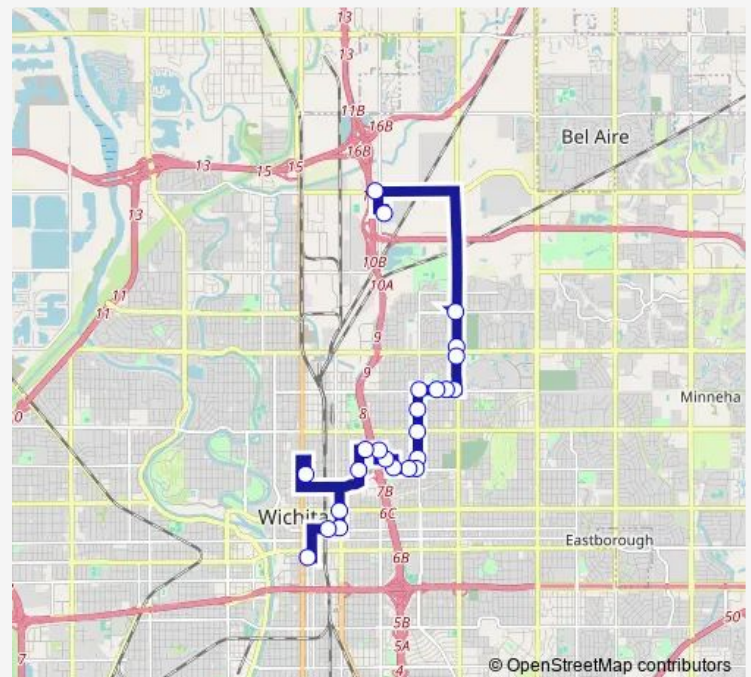

Grove and 11th St Ob

Grove and 13th St Ob

Grove and 15th St Ob

Grove and 17th St Ob

Grove and 19th St Ob

Grove and 20th St Ob

Grove and 21st St Ob

21st St & Jardine Ob

21st St & Minnesota Ob

Route schedule

Transit Operations Center — Coleman

Monday	05:09
Tuesday	05:09
Wednesday	05:09
Thursday	05:09
Friday	05:09
Saturday	06:15
Sunday	—

Route info

Direction: Transit Operations Center

Stops: 34

Trip Duration: 0 hour 33 min

Minnesota and 22nd Ob

Minnesota and 24th Ob

25th St and Ash Ob

25th St and Grove Ob

25th St and Estelle Ob

25th St and Erie Ob

25th St and Hillside Ob

27th St & Hillside Outbd

37th and Bridgeport Cir Ob

Ohio and 37th St Ob

Ohio & 33rd St Ob

29th St & Ohio Ob

Coleman

**Direction**