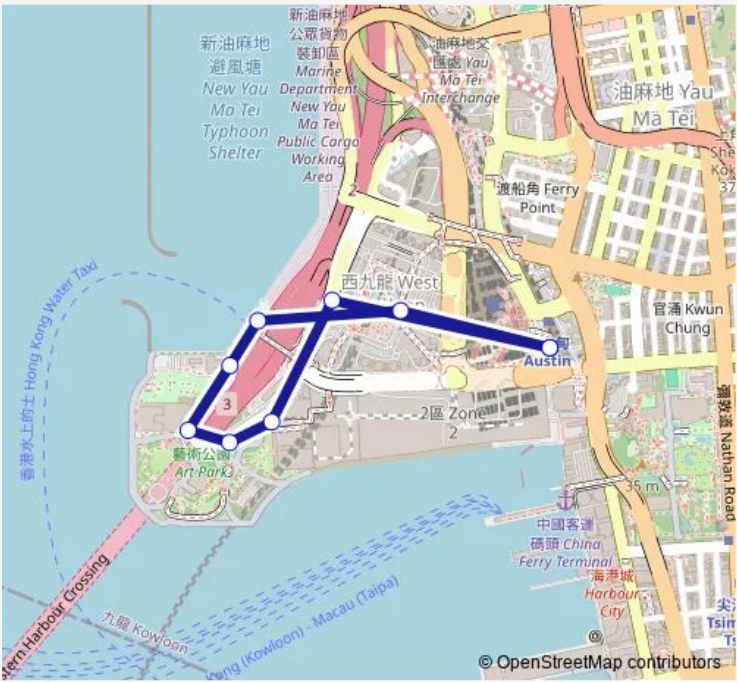

- WUI MAN ROAD, OUTSIDE AUSTIN STATION EXIT D
- NGA CHEUNG ROAD, OUTSIDE KOWLOON STATION EXIT E
- CULTURAL DRIVE, NEAR M+ MUSEUM
- MUSEUM DRIVE, NEAR ART PARK IN WEST KOWLOON CULTURAL DISTRICT|MUSEUM DRIVE, OUTSIDE ART PARK|MUSEUM DRIVE, NEAR ART PARK IN WEST KOWLOON CULTURAL DISTRICT
- MUSEUM DRIVE, OUTSIDE HONG KONG PALACE MUSEUM
- WEST KOWLOON CULTURAL DISTRICT AUTHORITY PROJECT SITE OFFICE
- WEST GATE OF WEST KOWLOON CULTURAL DISTRICT
- KOWLOON STATION EXIT B
- WUI MAN ROAD, OUTSIDE AUSTIN STATION EXIT D

Route schedule
 WUI MAN ROAD, OUTSIDE AUSTIN STATION EXIT D —
 WUI MAN ROAD, OUTSIDE AUSTIN STATION EXIT D

Monday	09:00
Tuesday	09:00
Wednesday	09:00
Thursday	09:00
Friday	09:00
Saturday	09:00
Sunday	09:00

Route info

Direction: WUI MAN ROAD, OUTSIDE AUSTIN STATION EXIT D

Stops: 9

Trip Duration: 0 hour 11 min

CX1 Bus time schedules and route maps are available in an offline PDF at busmaps.com. Use the busmaps.com website to see live bus times, train schedule or subway schedule, and step-by-step directions for all public transit in Central