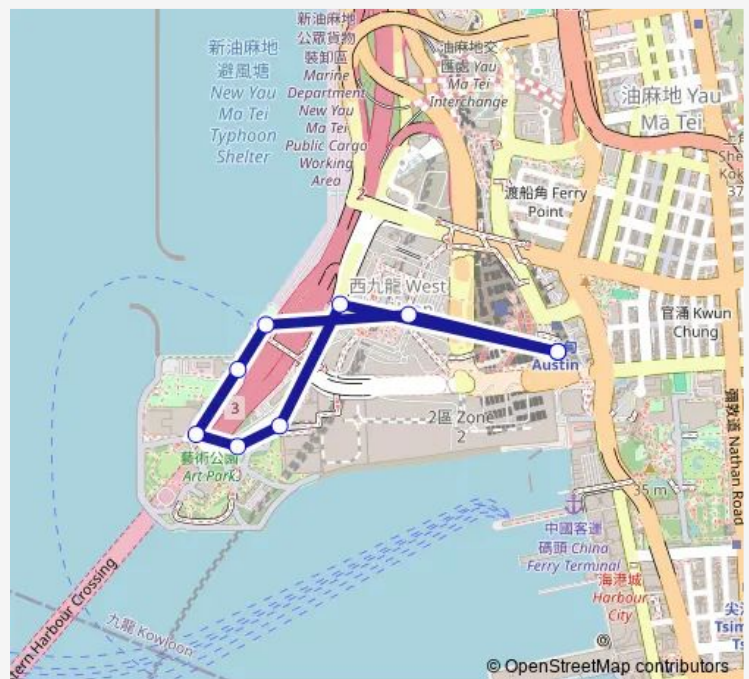

Route schedule

WUI MAN Road, Outside Austin Station Exit D — WUI MAN Road, Outside Austin Station Exit D

Monday	09:00
Tuesday	09:00
Wednesday	09:00
Thursday	09:00
Friday	09:00
Saturday	09:00
Sunday	09:00

Route info

Direction: WUI MAN Road, Outside Austin Station Exit D

Stops: 9

Trip Duration: 0 hour 11 min

Cx1 Bus time schedules and route maps are available in an offline PDF at busmaps.com. Use the busmaps.com website to see live bus times, train schedule or subway schedule, and step-by-step directions for all public transit in Central