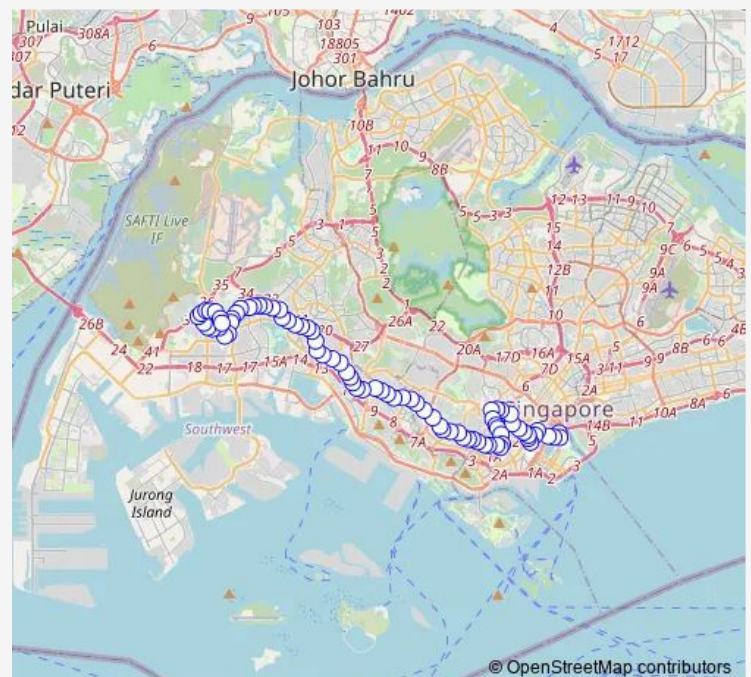

The Float @ Marina Bay

The Esplanade

City Hall Stn Exit B

Opp The Treasury

Boat Quay

Clarke Quay Stn Exit E

Clarke Quay

BEF Fort Canning Stn

Opp Great World City

Grand Copthorne Hotel

Aft Furama Riverfront

Route schedule

Marina Ctr Ter — Blk 685b

Monday —

Tuesday —

Wednesday —

Thursday —

Friday —

Saturday 23:30

Sunday —

Route info

Direction: Marina Ctr Ter

Stops: 81

Trip Duration: 2 hour 14 min

■ NR5

BusMaps

Blk 55

Blk 18

Ctrl Green Condo

Opp Tiong Bahru Stn

Opp Tiong Bahru Pk

BEF AR-Rabitah Mque