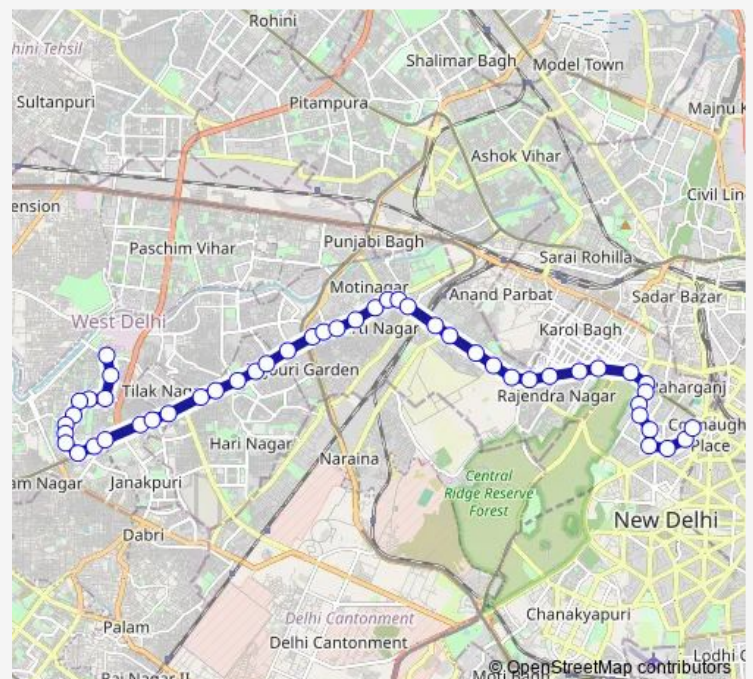

Tagore Garden Metro Station / Tatarpur

Tagore Garden

Rajouri Garden

Route schedule

H-3 Vikas Puri Terminal — Shivaji Stadium Terminal

Monday 08:15-18:10

Tuesday 08:15-18:10

Wednesday 08:15-18:10

Thursday 08:15-18:10

Friday 08:15-18:10

Saturday 08:15-18:10

Sunday 08:15-18:10

Route info

Direction: H-3 Vikas Puri Terminal

Stops: 48

Trip Duration: 1 hour 20 min