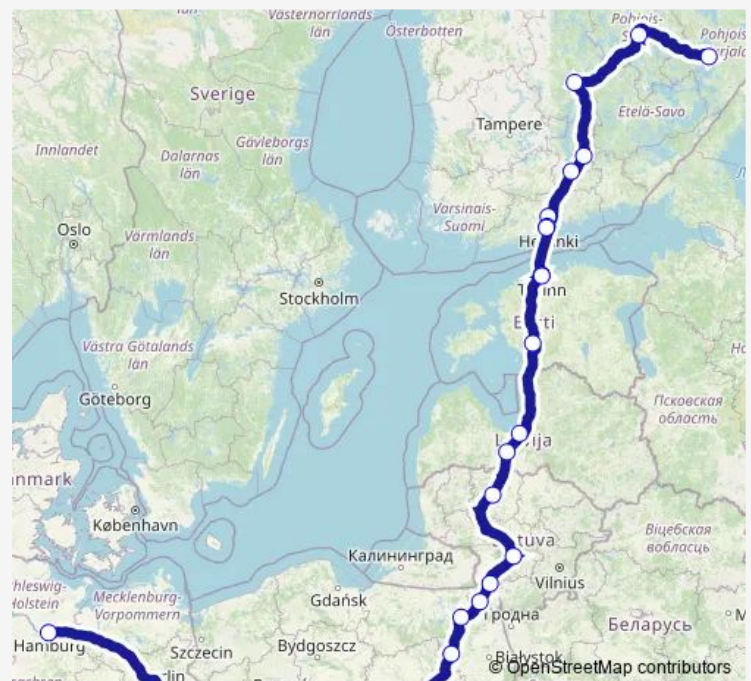

Riga, Bus Station

Parnu, Bus Station

Tallinn, Bus Station

Tallinn, Harbour Terminal D

Helsinki, Terminal 2

Helsinki, Bus Station (Kamppi)

Vantaa, Helsinki-Vantaa Airport

Lahti, Transport Center

Friday 02:10-03:45

Saturday 02:45-03:45

Sunday 02:45-03:45

Route info

Direction: Hamburg central bus station

Stops: 23

Trip Duration: 39 hour 45 min

FlixBus N1206 — Joensuu - Helsinki - Hamburg

Kuopio, Bus Station

Joensuu, Bus station

Direction

Joensuu, Bus station — Hamburg central bus station

23 stops

[Open route schedule](#)

Joensuu, Bus station

Kuopio, Bus Station

Jyvaskyla, Transport Center

Heinola, Kaivokatu

Lahti, Transport Center

Vantaa, Helsinki-Vantaa Airport

Helsinki, Bus Station (Kamppi)

Helsinki, Terminal 2

Tallinn, Harbour Terminal D

Tallinn, Bus Station