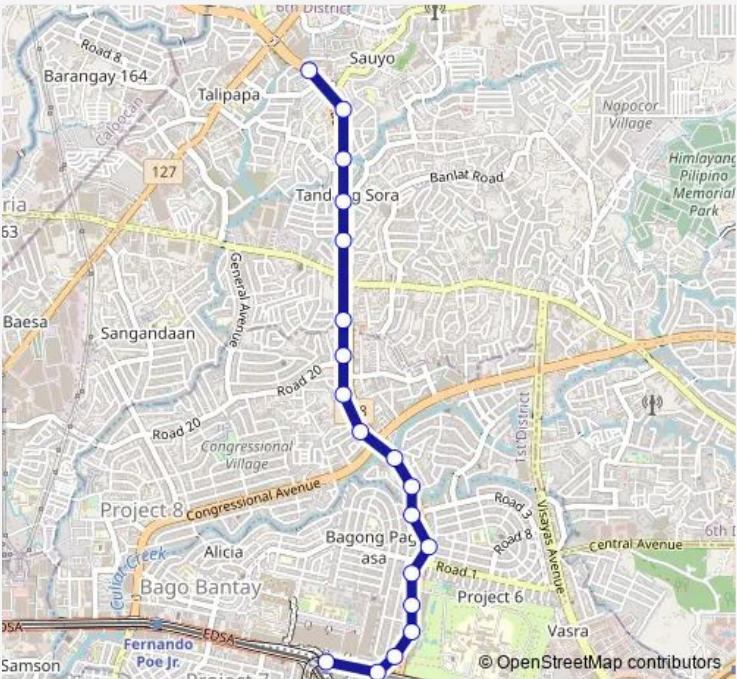

Bus Edsa/North Ave. - Tandang Sora/Mindanao Ave.

[Go to website](#)

Direction
 Epifanio de los Santos Avenue / North Avenue Intersection, Quezon City — Pacific Global Hospital, Mindanao Avenue, Quezon City

19 stops

[Open route schedule](#)

- Epifanio de los Santos Avenue / North Avenue Intersection, Quezon City
- SM Hypermarket, North Avenue, Quezon City
- Mindanao Avenue, Quezon City
- Mindanao Avenue, Quezon City
- Mindanao Avenue, Quezon City
- Mindanao Avenue / Road 10 Intersection, Quezon City
- Mindanao Avenue, Quezon City
- Mindanao Avenue / Road 16 Intersection, Quezon City
- Mindanao Avenue, Quezon City
- Mindanao Avenue, Quezon City
- Mindanao Avenue, Quezon City
- Mindanao Avenue, Quezon City
- Mindanao Avenue, Quezon City
- Mindanao Avenue, Quezon City
- Mindanao Avenue, Quezon City
- Mindanao Avenue / Don Vicente Intersection, Quezon City
- Mindanao Avenue, Quezon City
- Pacific Global Hospital, Mindanao Avenue, Quezon City

Route schedule
 Epifanio de los Santos Avenue / North Avenue Intersection, Quezon City — Pacific Global Hospital, Mindanao Avenue, Quezon City

Monday	00:00
Tuesday	00:00
Wednesday	00:00
Thursday	00:00
Friday	00:00
Saturday	00:00
Sunday	00:00

Route info
 Direction: Epifanio de los Santos Avenue / North Avenue Intersection, Quezon City
 Stops: 19
 Trip Duration: 0 hour 22 min

Direction

Pacific Global Hospital, Mindanao Avenue, Quezon City —
Epifanio de los Santos Avenue / North Avenue Intersec-
tion, Quezon City