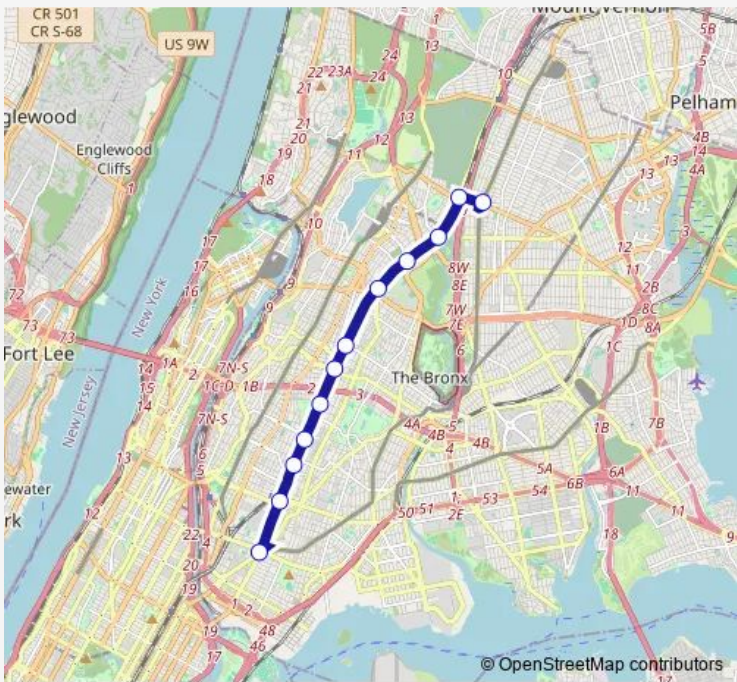

**Bus Bx41-SBS Williamsbridge - The Hub**

[Go to website](#)

**Direction**  
 White Plains RD/East GUN Hill Rd — Melrose AV/E 149 St  
 12 stops  
[Open route schedule](#)

- White Plains RD/East GUN Hill Rd
- Webster AV/East GUN Hill Rd
- Webster AV/E 204 St
- Webster AV/Bedford Park Blvd
- Webster AV/East Fordham Rd
- Webster AV/E 180 St
- Webster AV/East Tremont Av
- Webster AV/Claremont Pkwy
- Webster AV/E 170 St
- Webster AV/E 167 St
- Melrose AV/E 160 St
- Melrose AV/E 149 St

**Route schedule**  
 White Plains RD/East GUN Hill Rd — Melrose AV/E 149 St

Monday	05:30-21:02
Tuesday	05:30-21:02
Wednesday	05:30-21:02
Thursday	05:30-21:02
Friday	05:30-21:02
Saturday	05:35-21:00
Sunday	05:35-21:00

**Route info**  
 Direction: White Plains RD/East GUN Hill Rd  
 Stops: 12  
 Trip Duration: 0 hour 39 min

**Bx41-SBS — Williamsbridge - The Hub** **BusMaps**

**Direction**

3 AV/148 St — White Plains RD/East GUN Hill Rd

## Route schedule

3 AV/148 St — White Plains RD/East GUN Hill Rd

Monday 06:00-21:50

Tuesday 06:00-21:50

Wednesday 06:00-21:50

Thursday 06:00-21:50

Friday 06:00-21:50

Saturday 06:00-21:39