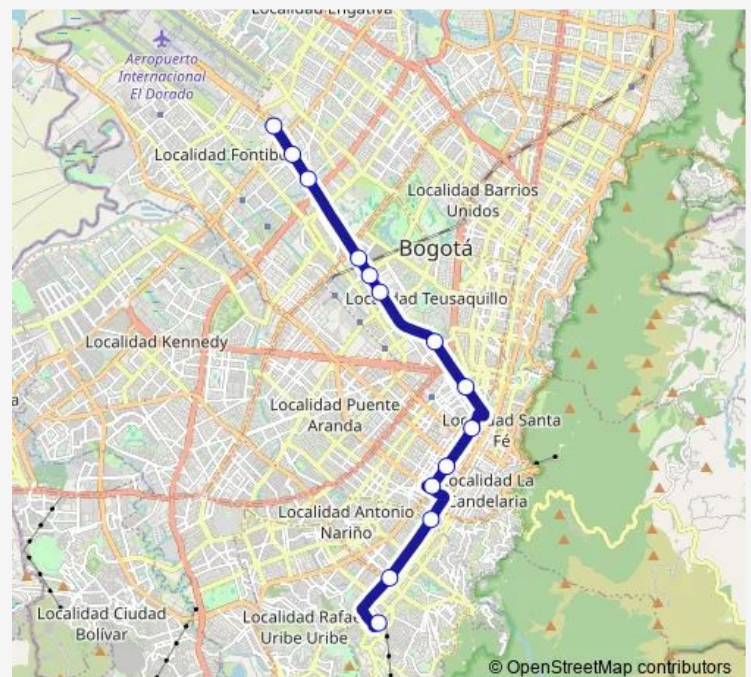

Tercer Milenio A - 2 o 5

Hospitales A - 2 o 5

Av. 1 de Mayo A - 2 o 5

P. 20 de Julio T3

Route schedule

Portal EIDorado T-5 — P. 20 de Julio T3

Monday —

Tuesday —

Wednesday —

Thursday —

Friday —

Saturday —

Sunday 06:00-22:01

Route info

Direction: Portal EIDorado T-5

Stops: 14

Trip Duration: 0 hour 32 min

■ L97

BusMaps

L97 Bus time schedules and route maps are available in an offline PDF at busmaps.com. Use the busmaps.com website to see live bus times, train schedule or subway schedule, and step-by-step directions for all public transit in Bogota