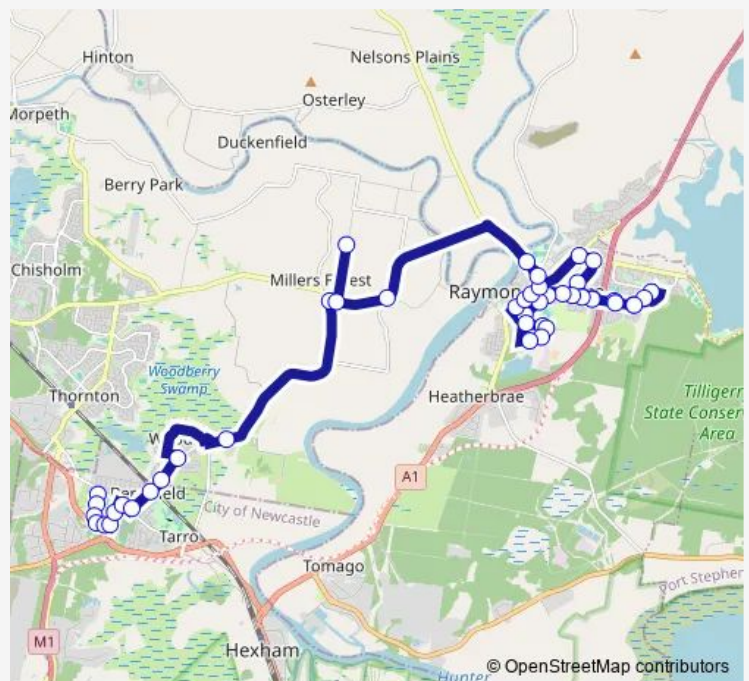

Yarrum Av At Lenox St

Yarrum Av At Enright St

Yarrum Av At Adelaide St

Yarrum Av At Lister Av

Allendale St Opp Pamela St

Allendale St At Lenox St

Anderson Dr At Greville St

Beresfield Public School, Lawson Av

King Park Sporting Complex, Seaham Rd

Richardson Rd Opp Raymond Terrace Community Church

Watt St At Richardson Rd

Watt St Opp Irrawang Public School (Hail And Ride)

Mount Hall Rd After Banks St

Route schedule

Yarrum Av At Challice St — Millers Forest Public School, Martins Wharf Rd

Monday 07:30

Tuesday 07:30

Wednesday 07:30

Thursday 07:30

Friday 07:30

Saturday —

Sunday —

Route info

Direction: Yarrum Av At Challice St

Stops: 46

Trip Duration: 0 hour 54 min

2340 — Beresfield to Millers Forest Ps

Mount Hall Rd At Clyde Cct

Irrawang High School Bus Bay Mt Hall Rd

Mount Hall Rd At Oldfield Cl