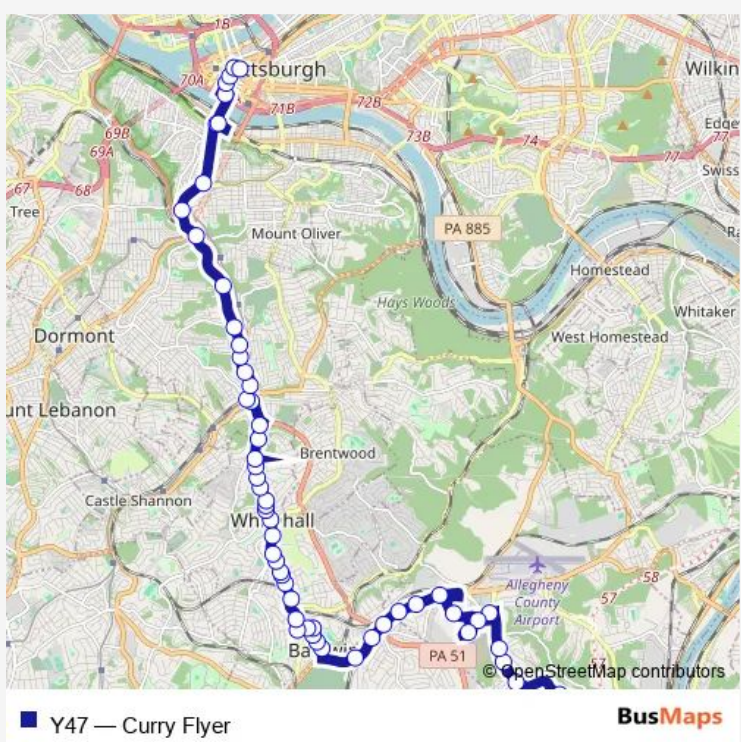

Bus Y47 Curry Flyer

[Go to website](#)

Direction
 South Campus Drvwy + Library Entrance — SIXTH AVE + SMITHFIELD
 56 stops
[Open route schedule](#)

- South Campus Drvwy + Library Entrance
- HWY RT 885 + Lewis Run
- HWY RT 885 + Gordens
- HWY RT 885 + Huston
- Mountainview DR + Grease Monkey
- CENTURY DR + GABRIEL BROTHERS
- WAL Mart DR + Shelter
- Century DR + Sams Club Drvwy
- Lebanon Church RD + Regis
- Lebanon Church RD + Bombardier
- Lebanon Church RD + Pleasant Hills Blvd
- LEBANON CHURCH RD + CLOVERLEAF TOWERS
- Curry Hollow RD + Green Dr
- Curry Hollow RD + Arbor
- Keepport DR + Travis DR Fs
- KEEPPORT + #5407
- Keepport DR + Youngridge
- KEEPPORT + KNOEDLER
- Knoedler RD + Merryheart Home #100
- Knoedler RD + Brownsville
- Brownsville RD + Hallow Haven

Route schedule
 South Campus Drvwy + Library Entrance — SIXTH AVE + SMITHFIELD

Monday	05:10-20:54
Tuesday	05:10-20:54
Wednesday	05:10-20:54
Thursday	05:10-20:54
Friday	05:10-20:54
Saturday	05:44-22:46
Sunday	—

Route info
 Direction: South Campus Drvwy + Library Entrance
 Stops: 56
 Trip Duration: 0 hour 56 min

Brownsville RD + Streets RUN RD Fs

Brownsville RD + Felix

Brownsville RD + Audbert

BROWNSVILLE RD + MARYAL DR

Route info

Direction: SIXTH AVE + SMITHFIELD

Stops: 56

Trip Duration: 0 hour 51 min

Provost RD + Barlind

Provost RD + Lawnview

Provost RD + Baptist

Brownsville RD + Curry