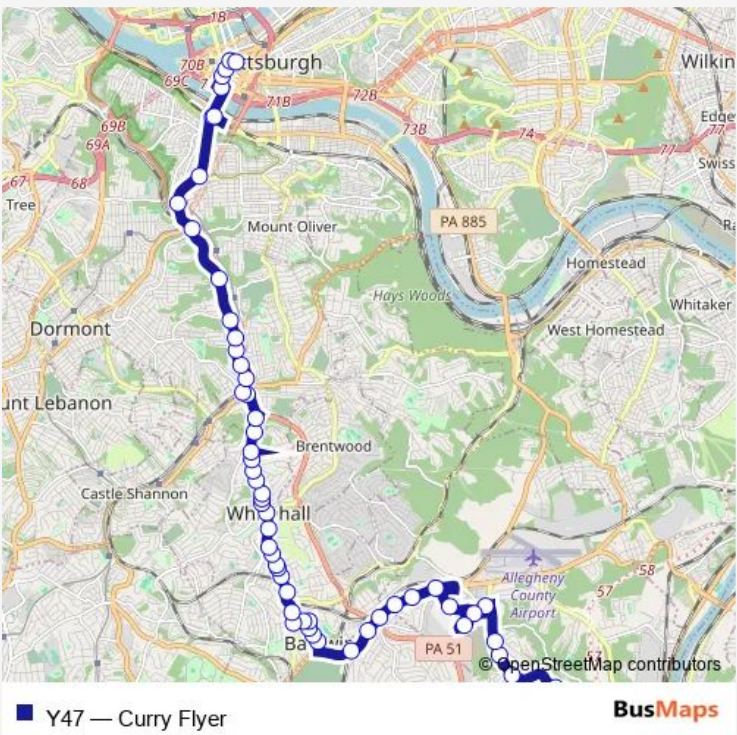

# Bus Y47 Curry Flyer

[Go to website](#)

**Direction**  
 South Campus Drvwy + Library Entrance — Sixth AVE + Smithfield

55 stops

[Open route schedule](#)

- South Campus Drvwy + Library Entrance
- HWY RT 885 + Lewis Run
- HWY RT 885 + Gordens
- HWY RT 885 + Huston
- Mountainview DR + Grease Monkey
- Century DR + Gabriel Brothers
- WAL Mart DR + Shelter
- Century DR + Sams Club Drvwy
- Lebanon Church RD + Regis
- Lebanon Church RD + Bombardier
- Lebanon Church RD + Pleasant Hills Blvd
- Lebanon Church RD + Cloverleaf Towers
- Curry Hollow RD + Green Dr
- Curry Hollow RD + Arbor
- Keepport DR + Travis DR Fs
- Keepport + #5407
- Keepport DR + Youngridge
- Keepport + Knoedler
- Knoedler RD + Merryheart Home #100
- Knoedler RD + Brownsville
- Brownsville RD + Hallow Haven

**Route schedule**  
 South Campus Drvwy + Library Entrance — Sixth AVE + Smithfield

Monday	05:06-20:50
Tuesday	05:06-20:50
Wednesday	05:06-20:50
Thursday	05:06-20:50
Friday	05:06-20:50
Saturday	05:31-22:43
Sunday	—

**Route info**

Direction: South Campus Drvwy + Library Entrance

Stops: 55

Trip Duration: 1 hour 8 min

Brownsville RD + Streets RUN RD Fs

Brownsville RD + Felix

Brownsville RD + Audbert

Brownsville RD + Maryal Dr

## Route info

Direction: Sixth AVE + Smithfield

Stops: 56

Trip Duration: 1 hour 6 min

Provost RD + Barlind

Provost RD + Lawnview

Provost RD + Baptist

Brownsville RD + Curry