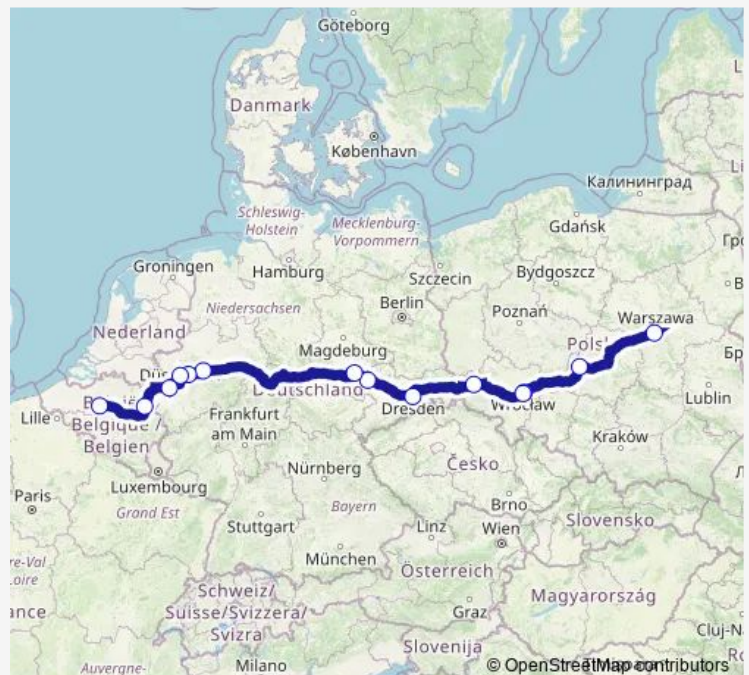

Mönchengladbach central train station

Duisburg central train station

Essen central train station (Freiheit)

Dortmund central bus station

Halle (Saale) central bus station

Leipzig central train station

Dresden central station (Bayrische Straße)

Boleslawiec, Bus station

Wroclaw, Bus Station

Wroclaw, Plac Grunwaldzki

Sieradz, Bus station

Warsaw, Bus Station West

Route schedule

Brussels-North train station — Warsaw, Bus Station West

Monday 20:25

Tuesday —

Wednesday —

Thursday —

Friday 20:25

Saturday 20:25

Sunday 20:25

Route info

Direction: Brussels-North train station

Stops: 14

Trip Duration: 20 hour 45 min

FlixBus 1304B — Wroclaw - Brussels

Direction

Warsaw, Bus Station West — Brussels-North train station

14 stops

[Open route schedule](#)

Warsaw, Bus Station West