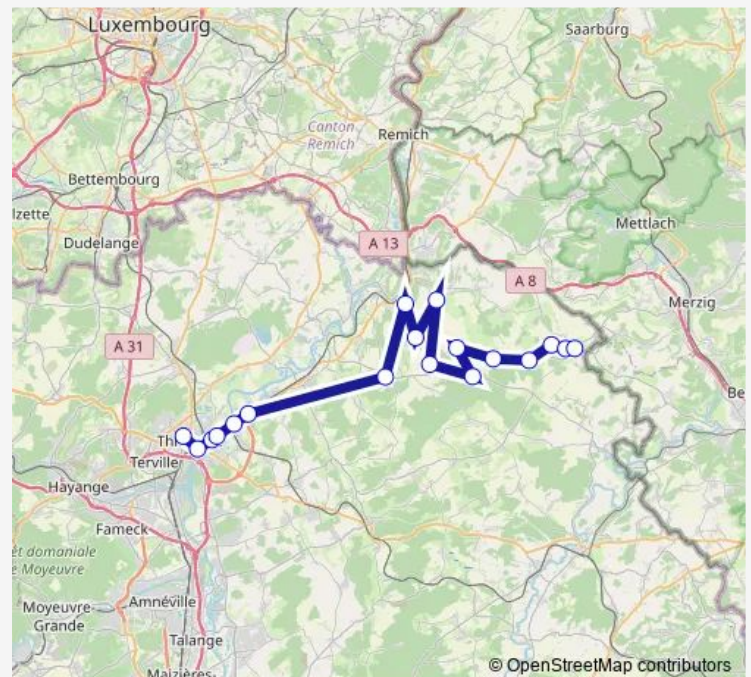

Montenach - Kaltweiller

Kirschnaumen - Ecole

Kirschnaumen - Evendorff / Ecole Maternelle

Kirschnaumen - Obernaumen

Remeling - Centre

Waldwisse - Betting

Waldwisse - Route De Betting

Waldwisse - Centre

Route schedule

Thionville - Rue General Walker — Waldwisse - Centre

Monday 17:20-18:15

Tuesday 17:20-18:15

Wednesday 12:15-18:15

Thursday 17:20-18:15

Friday 17:20-18:15

Saturday 12:10-18:15

Sunday —

Route info

Direction: Thionville - Rue General Walker

Stops: 18

Trip Duration: 1 hour 5 min

57R109 — Waldwisse / Thionville

Direction

Waldwisse - Centre — Thionville - Foch

21 stops

[Open route schedule](#)

Waldwisse - Centre

Waldwisse - Route De Betting

Waldwisse - Betting

Remeling - Centre

Kirschnaumen - Obernaumen

Kirschnaumen - Evendorff / Ecole Maternelle