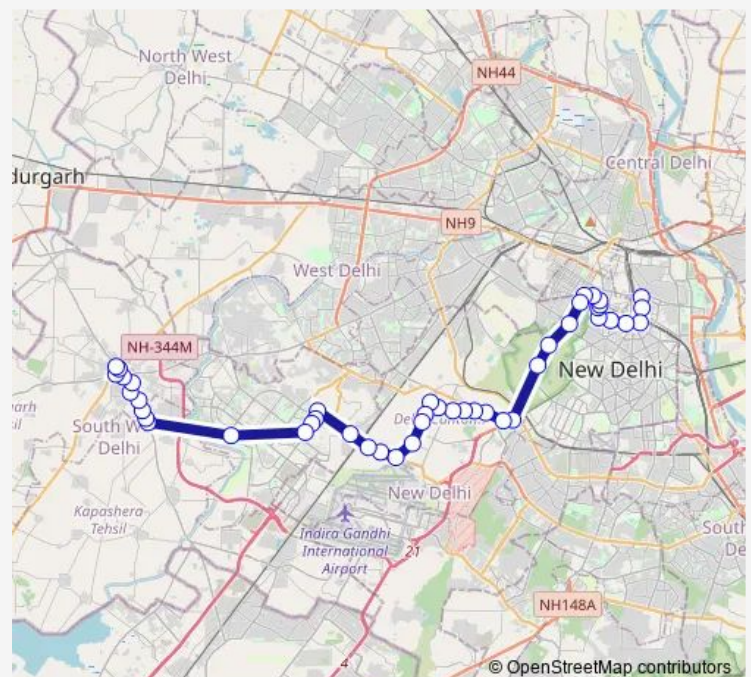

### Route schedule

New Delhi Railway Station Gate 2 — Najafgarh Terminal

Monday 18:19-22:11

Tuesday 18:19-22:11

Wednesday 18:19-22:11

Thursday 18:19-22:11

Friday 18:19-22:11

Saturday 18:19-22:11

### Route info

Direction: New Delhi Railway Station Gate 2

Stops: 45

Trip Duration: 2 hour 16 min

■ 728up

BusMaps

Kabul Line

Police Station Sadar Bazar