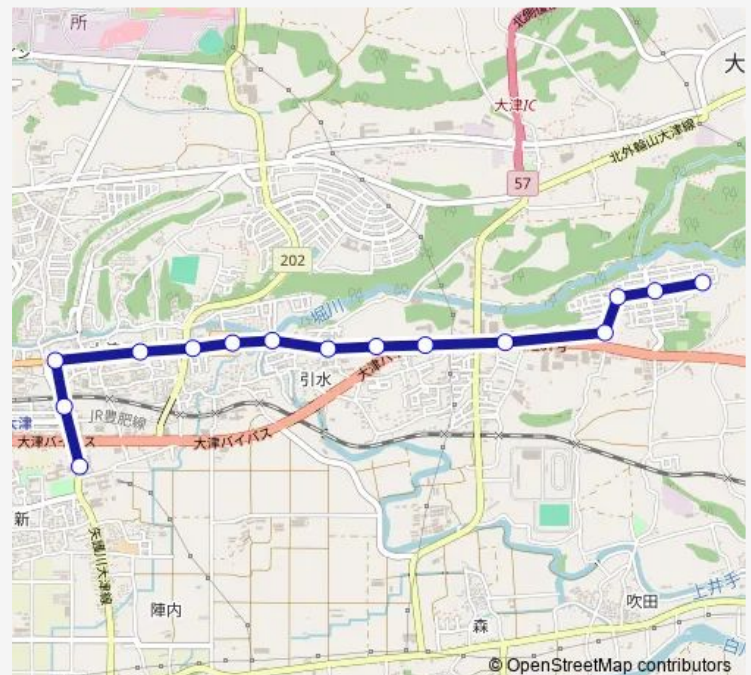

引の水

上鶴 (大津町)

大津中央

大津町子育て・健診センター前

大津高校前

Route schedule

吹田団地 — 大津高校前

Monday 07:30

Tuesday 07:30

Wednesday 07:30

Thursday 07:30

Friday 07:30

Saturday —

Sunday —

Route info

Direction: 吹田団地

Stops: 15

Trip Duration: 0 hour 16 min

■ 吹田団地→大津中央 ~ →大津高校前

Bus time schedules and route maps are available in an offline PDF at busmaps.com. Use the busmaps.com website to see live bus times, train schedule or subway schedule, and step-by-step directions for all public transit in Koshi