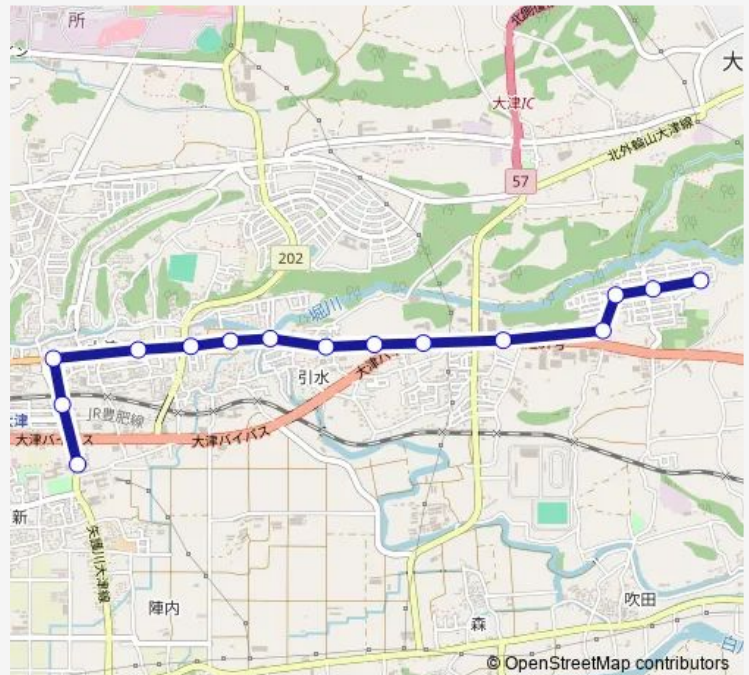

引の水

上鶴 (大津町)

大津中央

大津町子育て・健診センター前

大津高校前

Route schedule

吹田団地 — 大津高校前

Monday 07:30

Tuesday 07:30

Wednesday 07:30

Thursday 07:30

Friday 07:30

Saturday —

Sunday —

Route info

Direction: 吹田団地

Stops: 15

Trip Duration: 0 hour 16 min

吹田団地→大津中央 ~ →大津高校前

Bus time schedules and route maps are available in an offline PDF at busmaps.com. Use the busmaps.com website to see live bus times, train schedule or subway schedule, and step-by-step directions for all public transit in Koshi