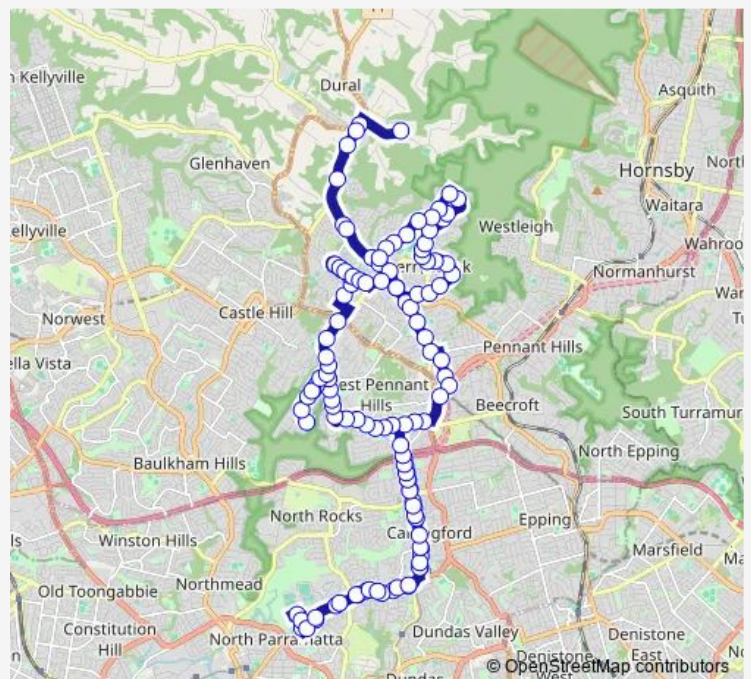

New Line Rd At Cedarwood Dr

New Line Rd Opp Valda St

New Line Rd Before Victoria Rd

Cardinal Av After Dean St

Cardinal Av Opp Fairburn Av

Pennant Hills Rd After Cardinal Av

Pennant Hills Rd Opp Castle Hill Rd

Route schedule

Pacific Hills Christian School Bus Bay, Quarry Rd — Purchase Rd At Tennyson Cl

Monday	15:09
Tuesday	15:09
Wednesday	15:09
Thursday	15:09
Friday	15:09
Saturday	—
Sunday	—

Route info

Direction: Pacific Hills Christian School Bus Bay, Quarry Rd

Stops: 122

Trip Duration: 1 hour 37 min

Aiken Rd After Pennant Hills Rd

24 Aiken Rd

Aiken Rd At Wildara Av

Oakes Rd Before Coral Tree Dr

Oakes Rd Opp Hillside Lane

Oakes Rd At Murray Farm Rd

92 Oaks Rd

Oakes Rd Before Lynette Av

Jenkins Rd At Lochinvar Pde

Jenkins Rd Before Farrant Pl

Jenkins Rd Before Woodstock Rd

Jenkins Rd After Moseley St

Jenkins Rd At Post Office St

Jenkins Rd Before James St