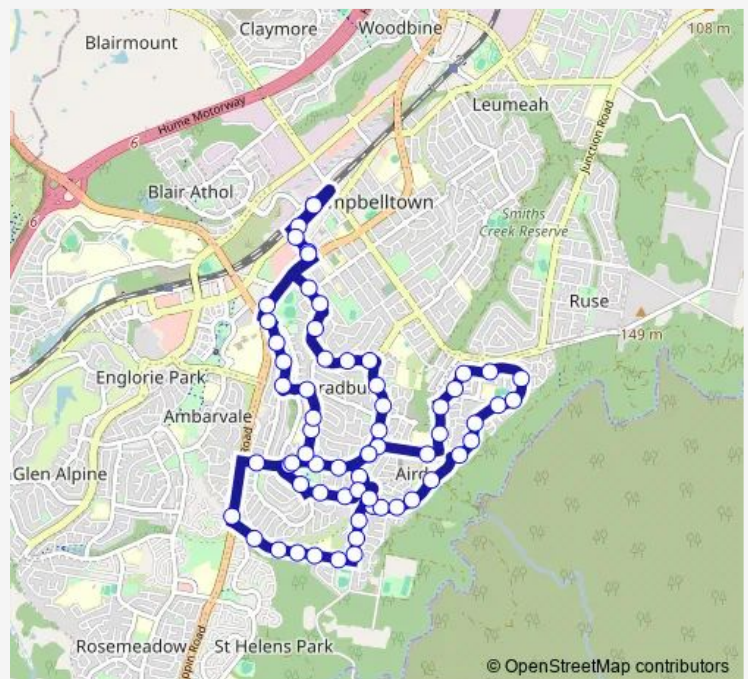

Bus 885A Campbelltown to Bradbury via Airds (Loop Service)

[Go to website](#)

Direction

Campbelltown Station, Stand B — Campbelltown Station, Stand B

65 stops

[Open route schedule](#)

- Campbelltown Station, Stand B
- Hurley St Before Dumaresq St
- Dumaresq St After Queen St
- Bradbury Av At Lindesay St
- Bradbury Av Opp Lewis St
- Hoddle Av Opp Bland St
- Hoddle Av Opp Jacaranda Av
- Hoddle Av After Farnsworth Av
- Hoddle Av Before St Johns Rd
- Baden Powell Reserve, St Johns Rd
- St Johns Rd At Docharty St
- St Johns Rd At Creigan St
- Kenny Reserve, St Johns Rd
- Kenny Reserve, Akuna Av
- Merino Cres After Stanford Way
- Greengate Rd Opp Kowari St
- Greengate Rd At Antill Way
- Greengate Rd Opp Dalkeith Pl
- Greengate Rd After Marino Cres
- Greengate Rd At Burrendulla Cres

Route schedule

Campbelltown Station, Stand B — Campbelltown Station, Stand B

Monday	23:10
Tuesday	23:10
Wednesday	23:10
Thursday	23:10
Friday	23:10-00:23 ⁺¹
Saturday	23:59
Sunday	—

Route info

Direction: Campbelltown Station, Stand B

Stops: 65

Trip Duration: 0 hour 40 min

Riverside Dr Opp Samuel Pl

Riverside Dr After Olbury Pl

Riverside Dr After Kelburn Pl

Riley Park, Riverside Dr

Riverside Dr Opp Foxlow Pl

Riverside Dr Opp Atkinson Pl

Riverside Dr At Lincluden Pl

Riverside Dr Opp Prell Pl

Riverside Dr Opp Nandewar Pl

Riverside Dr Opp Airs Shopping Village

Riverside Dr Before Southdown Pl

Briar Road Public School, Briar Rd

Briar Rd After Kullaroo Av