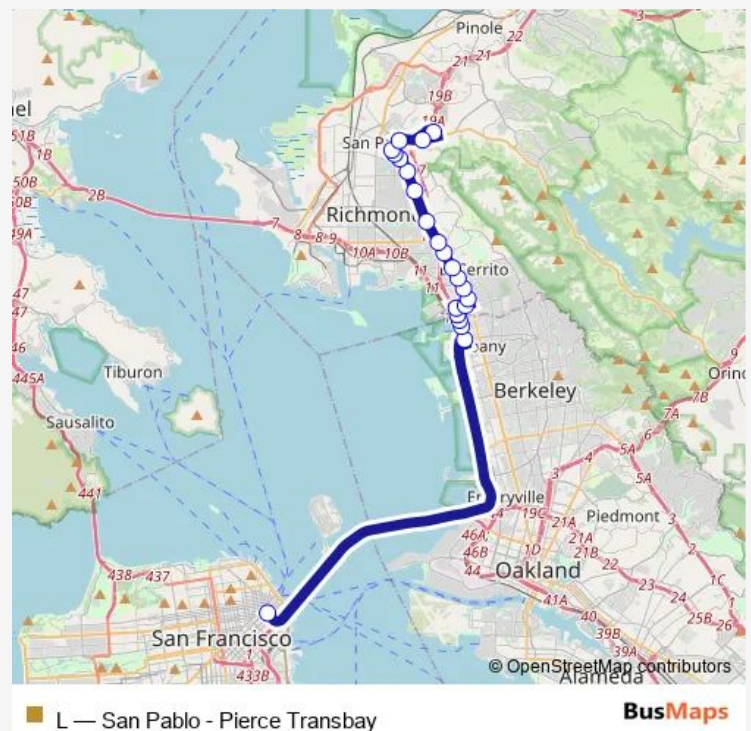

Bus L San Pablo - Pierce Transbay

[Go to website](#)

Direction

San Pablo Dam Rd & Princeton Plaza — Salesforce Transit Center

23 stops

[Open route schedule](#)

San Pablo Dam Rd & Princeton Plaza

El Portal Dr & Via Verdi

Pierce St & Pacific East Mall

545 Pierce St

Pierce St & Gateview Apts

Route schedule

San Pablo Dam Rd & Princeton Plaza — Salesforce Transit Center

Monday 06:20-08:42

Tuesday 06:20-08:42

Wednesday 06:20-08:42

Thursday 06:20-08:42

Friday 06:20-08:42

Saturday —

Sunday —

Route info

Direction: San Pablo Dam Rd & Princeton Plaza

Stops: 23

Trip Duration: 1 hour 3 min

L — San Pablo - Pierce Transbay

Pierce St & Solano Av

Salesforce Transit Center

Direction

Salesforce Transit Center Bay 12 — San Pablo Dam Rd & Princeton Plaza

22 stops

[Open route schedule](#)

Salesforce Transit Center Bay 12