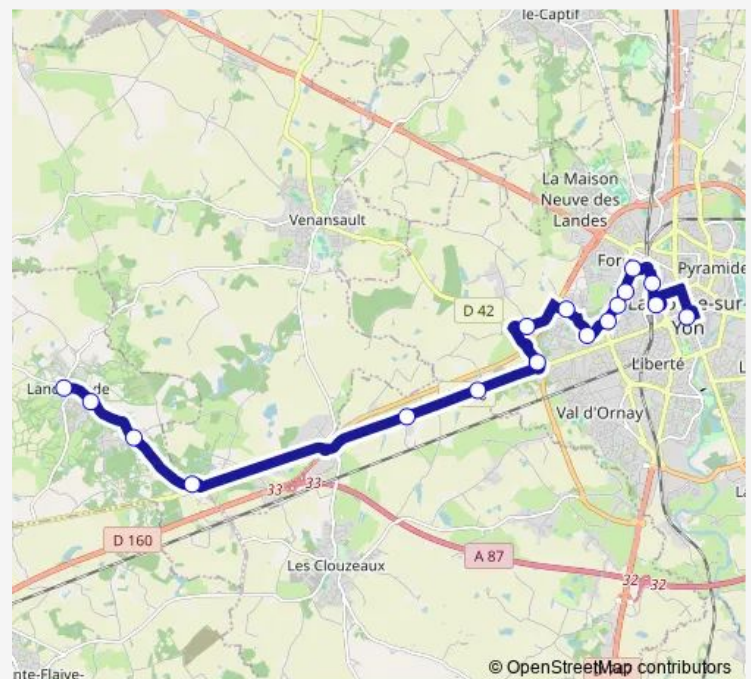

### Route schedule

Napoléon Crocodile — Bonne Lande

Monday 07:37-19:35

Tuesday 07:37-19:35

Wednesday 07:37-19:35

Thursday 07:37-19:35

Friday 07:37-19:35

Saturday 08:45-19:35

### Route info

Direction: Napoléon Crocodile

Stops: 18

Trip Duration: 0 hour 30 min

■ L — Landeronde - Napoléon