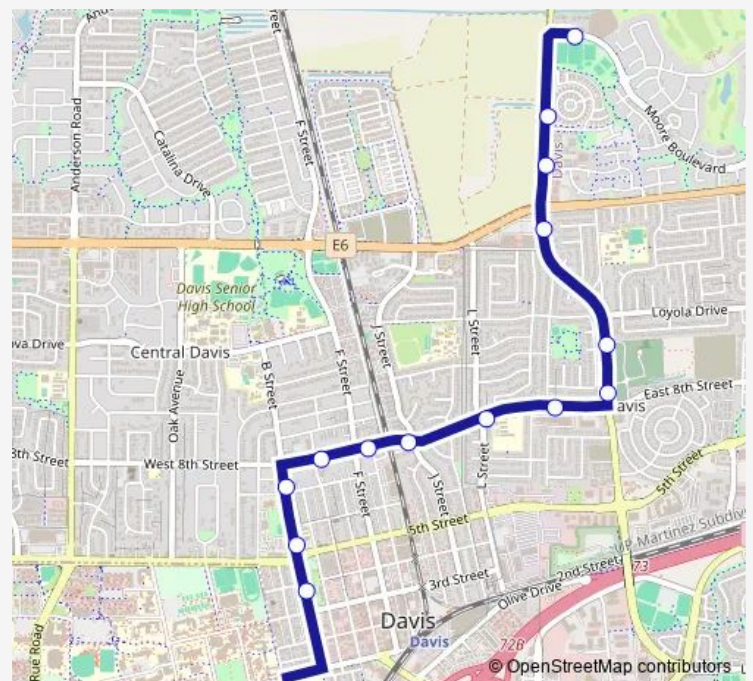

B St & 7th St (Nb)

8th St & D St (Eb)

8th St & G St (Eb)

8th St & J St (Eb)

8th St & L St (Eb)

8th St & Chestnut Lane/Grocery Outlet (Eb)

Pole Line Rd & 8th St (Nb)

Pole Line Rd & Loyola Drive (Nb)

Tuesday 06:55-20:10

Wednesday 06:55-20:10

Thursday 06:55-20:10

Friday 06:55-20:10

Saturday —

Sunday —

Route info

Direction: Memorial Union & Main Island (Nb)

Stops: 14

Trip Duration: 0 hour 15 min

L — E 8th/Pole Line/Moore/Loyola

Direction

Silo Terminal & Haring Hall (Wb) — Moore Blvd & Pole Line Rd (Eb)

17 stops

[Open route schedule](#)

Silo Terminal & Haring Hall (Wb)

Direction: Moore Blvd & Pole Line Rd (Eb)

Stops: 22

Trip Duration: 0 hour 35 min

L Bus time schedules and route maps are available in an offline PDF at busmaps.com. Use the busmaps.com website to see live bus times, train schedule or subway schedule, and step-by-step directions for all public transit in Davis