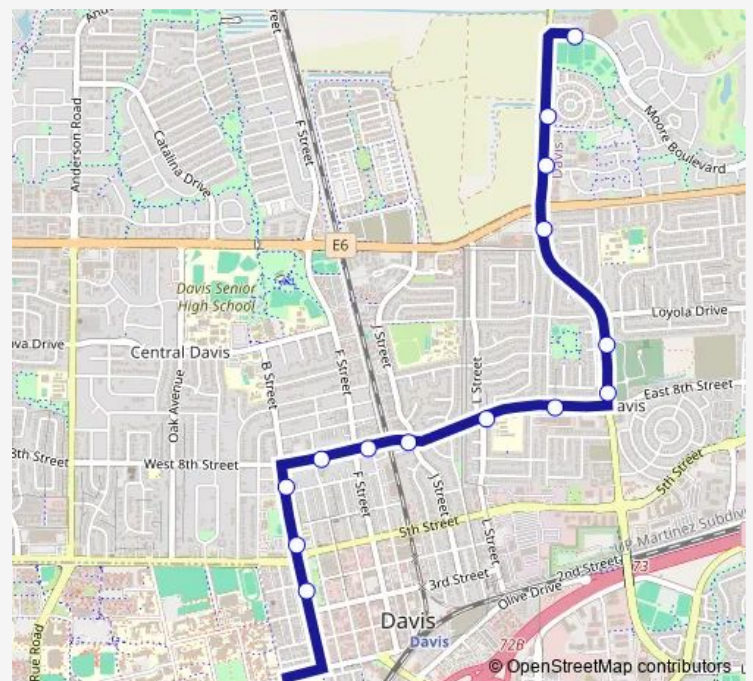

B St & 7th St (Nb)

8th St & D St (Eb)

8th St & G St (Eb)

8th St & J St (Eb)

8th St & L St (Eb)

8th St & Chestnut Lane/Grocery Outlet (Eb)

Pole Line Rd & 8th St (Nb)

Pole Line Rd & Loyola Drive (Nb)

Tuesday 06:55-20:10

Wednesday 06:55-20:10

Thursday 06:55-20:10

Friday 06:55-20:10

Saturday —

Sunday —

Route info

Direction: Memorial Union & Main Island (Nb)

Stops: 14

Trip Duration: 0 hour 15 min

L — E 8th/Pole Line/Moore/Loyola

Direction

Silo Terminal & Haring Hall (Wb) — Moore Blvd & Pole Line Rd (Eb)

17 stops

[Open route schedule](#)

Silo Terminal & Haring Hall (Wb)

Direction: Moore Blvd & Pole Line Rd (Eb)

Stops: 22

Trip Duration: 0 hour 35 min

L Bus time schedules and route maps are available in an offline PDF at busmaps.com. Use the busmaps.com website to see live bus times, train schedule or subway schedule, and step-by-step directions for all public transit in Davis