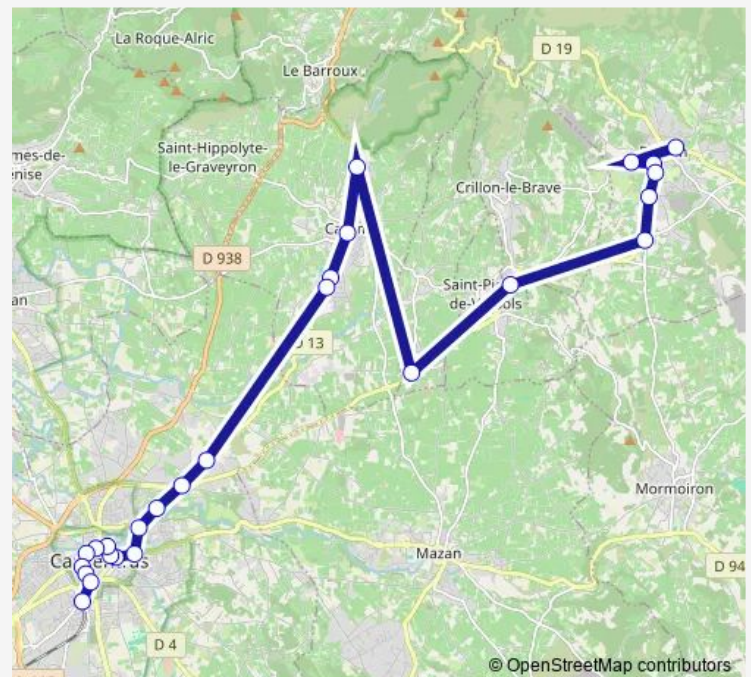

Carpentras_Marie Pila2

Carpentras_Sophoras2

Carpentras_Route DE Caromb2

Carpentras_Chemin Angele1

Station Essence 2

Caromb_Cave2

Caromb_Pharmacie2

Caromb_Camping2

Thursday 17:10

Friday 17:10

Saturday —

Sunday —

Route info

Direction: Carpentras_Pem Quai 3

Stops: 15

Trip Duration: 0 hour 31 min

Direction

Mazan_Malraux2 — LES Crans

15 stops

[Open route schedule](#)

Mazan_Malraux2

Modene_Les Saumades1

ST Pierre DE Vassols_Village2

Bedoin_Rond Point DU Vélo1