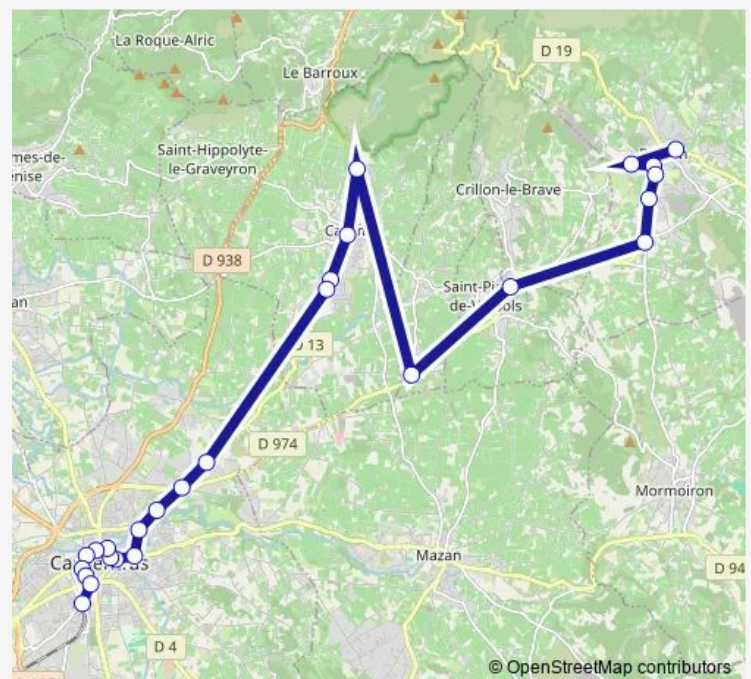

Carpentras\_Marie Pila2

Carpentras\_Sophoras2

Carpentras\_Route DE Caromb2

Carpentras\_Chemin Angele1

Station Essence 2

Caromb\_Cave2

Caromb\_Pharmacie2

Caromb\_Camping2

### Route schedule

Carpentras\_Pem Quai 3 — Modene\_Les Saumades1

Monday 17:10

Tuesday 17:10

Wednesday 12:15

Thursday 17:10

Friday 17:10

Saturday —

### Route info

Direction: Carpentras\_Pem Quai 3

Stops: 15

Trip Duration: 0 hour 31 min