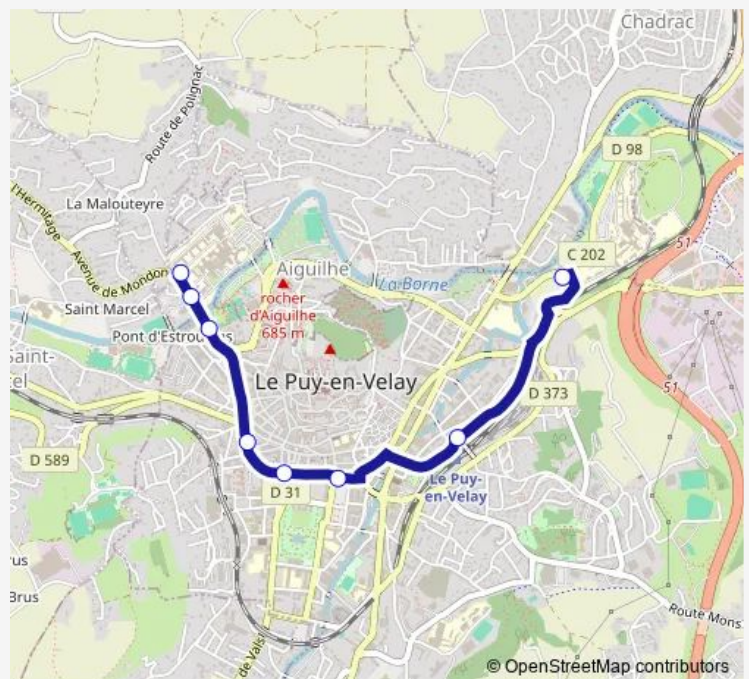

Bus L Parking Montredon-Pole Intermodal-LES Patios DU Velay

[Go to website](#)

Direction

Parking Montredon — LES Patios DU Velay

8 stops

[Open route schedule](#)

Parking Montredon

Pole Intermodal

Michelet

LE Breuil

Lafayette

ST Laurent

Chantemesse/Estroulhas

LES Patios DU Velay

Route schedule

Parking Montredon — LES Patios DU Velay

Monday	07:00-19:05
Tuesday	07:00-19:05
Wednesday	07:00-19:05
Thursday	07:00-19:05
Friday	07:00-19:05
Saturday	07:00-19:05
Sunday	—

Route info

Direction: Parking Montredon

Stops: 8

Trip Duration: 0 hour 13 min

Direction

LES Patios DU Velay — Parking Montredon

10 stops

[Open route schedule](#)

LES Patios DU Velay

Chantemesse/Estroulhas

ST Laurent

Place DE LA Liberation