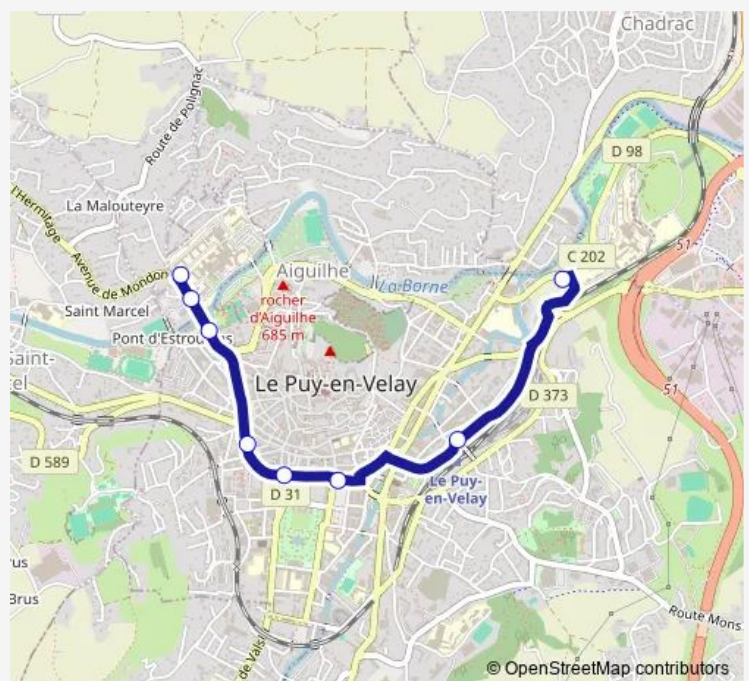

Bus L Parking Montredon-Pole Intermodal-LES Patios DU Velay

[Go to website](#)

Direction

Parking Montredon — LES Patios DU Velay

8 stops

[Open route schedule](#)

Parking Montredon

Pole Intermodal

Michelet

LE Breuil

Lafayette

ST Laurent

Chantemesse/Estroulhas

LES Patios DU Velay

Route schedule

Parking Montredon — LES Patios DU Velay

Monday	07:00-19:05
Tuesday	07:00-19:05
Wednesday	07:00-19:05
Thursday	07:00-19:05
Friday	07:00-19:05
Saturday	07:00-19:05
Sunday	—

Route info

Direction: Parking Montredon

Stops: 8

Trip Duration: 0 hour 13 min

Direction

LES Patios DU Velay — Parking Montredon

10 stops

[Open route schedule](#)

LES Patios DU Velay

Chantemesse/Estroulhas

ST Laurent

Place DE LA Liberation