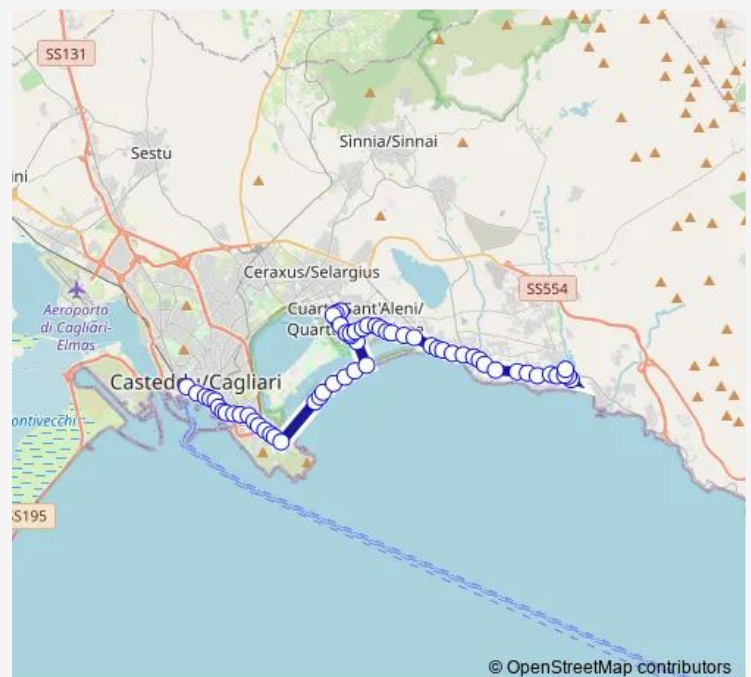

### Route schedule

Matteotti (fronte Stazione Arst) — Flumini

Monday —

Tuesday —

Wednesday —

Thursday —

Friday —

Saturday 24:00-02:00<sup>+1</sup>

### Route info

Direction: Matteotti (fronte Stazione Arst)

Stops: 63

Trip Duration: 0 hour 55 min

© OpenStreetMap contributors

■ L — Litoranea

BusMaps

Poetto (lido Polizia)