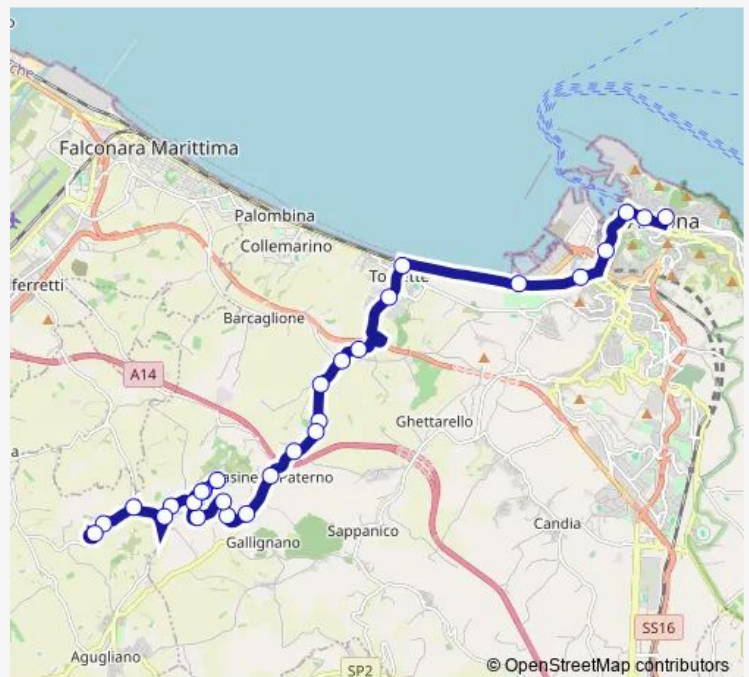

Monday 05:50-14:20

Tuesday 05:50-14:20

Wednesday 05:50-14:20

Thursday 05:50-14:20

Friday 05:50-14:20

Saturday 05:50-14:20

Sunday —

Route info

Direction: Cassero (Centro)

Stops: 16

Trip Duration: 0 hour 20 min

■ L — Cassero-C.D'Emilio-Paterno-Agugliano-Ancona

Direction

Ancona (Capolinea) — Castel D'Emilio (Capolinea)

28 stops

[Open route schedule](#)

Ancona (Capolinea)

Ancona (Piazza Roma)

Ancona (Traiano)

Ancona (Archi)

Ancona (Stazione F.S.)

Palombella (Disco)

Torrette (VIA Conca).

Torrette Ospedale Re.Le