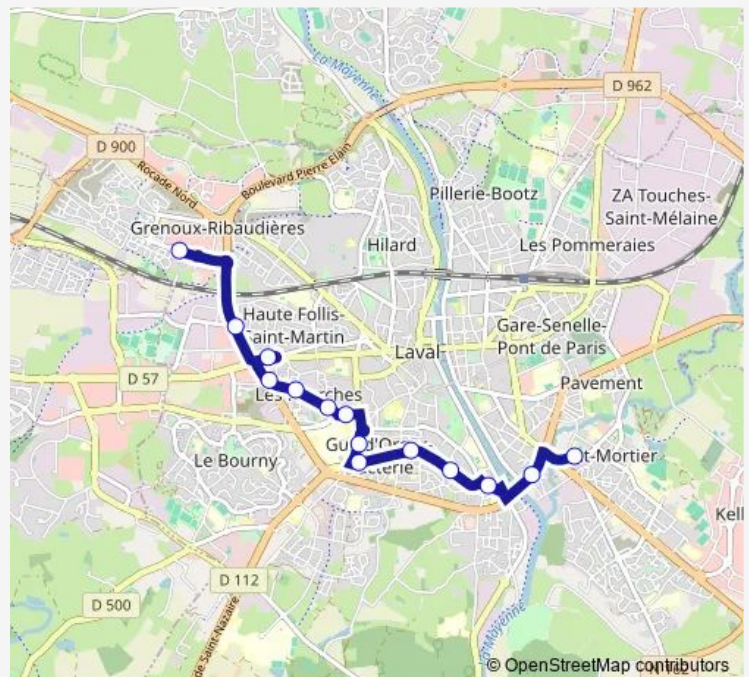

### Direction

Cité Administrative — Tassigny

14 stops

[Open route schedule](#)

Cité Administrative

Aubrac

Jameau

Rougette

### Route schedule

Cité Administrative — Tassigny

Monday 07:40-19:47

Tuesday 07:40-19:47

Wednesday 07:40-19:47

Thursday 07:40-19:47

Friday 07:40-19:47

Saturday —

### Route info

Direction: Cité Administrative

Stops: 14

Trip Duration: 0 hour 17 min

**Direction**

Tassigny — Cité Administrative

14 stops

[Open route schedule](#)