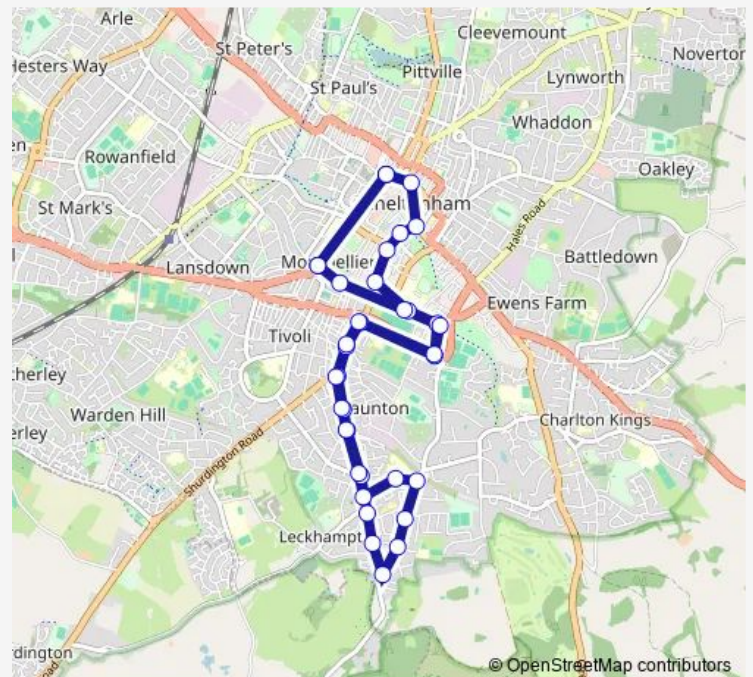

John Lewis

The Vine

Wetherspoons

Oriel Road

Montpellier Terrace

Hospital Main Entrance

Humphris Place

Church of Latter-day Saints

Leckhampton Hill Foot

Southern Road

The Wheatsheaf Inn

Route schedule

Rotunda — Primark

Monday 07:00-18:03

Tuesday 07:00-18:03

Wednesday 07:00-18:03

Thursday 07:00-18:03

Friday 07:00-18:03

Saturday 07:45-18:03

Sunday 09:48-16:33

Route info

Direction: Rotunda

Stops: 36

Trip Duration: 0 hour 49 min

■ L — Cheltenham - Leckhampton - Cheltenham

Pilley Bridge

Delancey Hospital

Co-op

Treelands Drive

Old Station Drive

Fairfield Park Road

Leckhampton Police Station