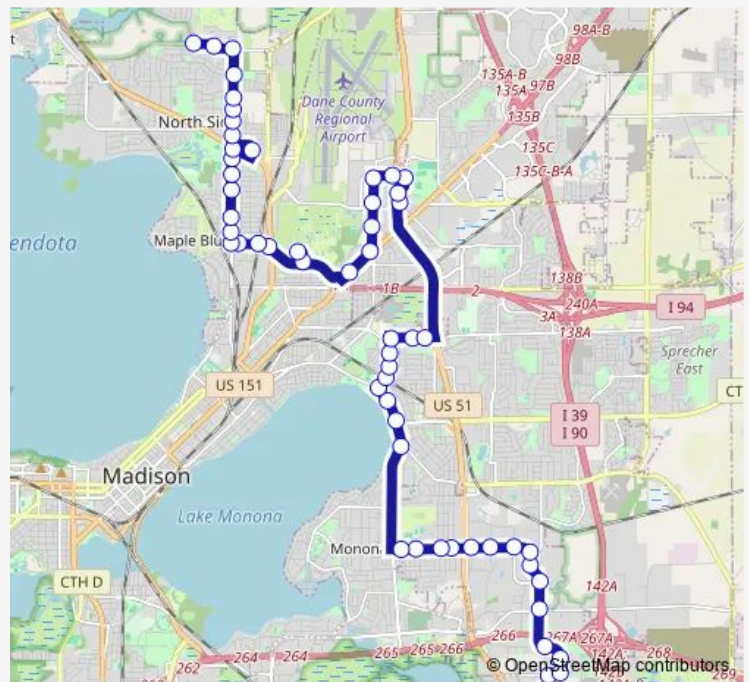

## Bus L Route L

[Go to website](#)

**Direction**  
 Meinders at Crested Owl — Wheeler at Comanche  
 57 stops  
[Open route schedule](#)

- Meinders at Crested Owl
- Great Gray at Owl Creek
- Owl Creek at Voges
- Marsh at Voges
- Marsh at Kipp
- Agriculture at Tradewinds
- Agriculture at Femrite
- Agriculture at World Dairy
- Agriculture at Dairy
- Agriculture at Pflaum
- Pflaum at Daniels
- Pflaum at Advance
- Pflaum at Seiferth
- Pflaum at Camden
- Pflaum at Turner
- Pflaum at Groveland
- Pflaum at Alder
- Monona at Buckeye
- Atwood at Cottage Grove
- Atwood at Margaret
- Walter at Atwood

### Route info

Direction: Meinders at Crested Owl  
 Stops: 57  
 Trip Duration: 1 hour 15 min

■ L — Route L **BusMaps**

Walter at Hargrove

Walter at Richard

Walter at Dawes

Milwaukee at Walter

Milwaukee at W Corporate

## Route info

Direction: Wheeler at Comanche

Stops: 58

Trip Duration: 1 hour 15 min

Wright at Straubel

Wright at Madison College

Kinsman at Wright

Kinsman at N Stoughton

Femrite at Dairy

Dutch Mill at Ellestad

Dutch Mill at Park And Ride

E Broadway at Park And Ride

Meinders at Crested Owl

L Bus time schedules and route maps are available in an offline PDF at [busmaps.com](https://busmaps.com). Use the [busmaps.com](https://busmaps.com) website to see live bus times, train schedule or subway schedule, and step-by-step directions for all public transit in Madison