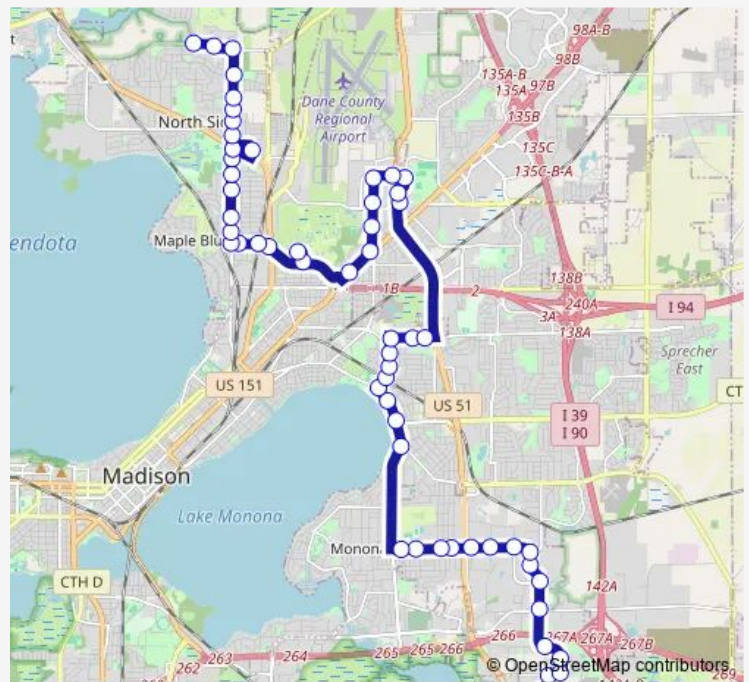

Bus L Route L

[Go to website](#)

Direction
 Meinders at Crested Owl — Wheeler at Comanche
 57 stops
[Open route schedule](#)

- Meinders at Crested Owl
- Great Gray at Owl Creek
- Owl Creek at Voges
- Marsh at Voges
- Marsh at Kipp
- Agriculture at Tradewinds
- Agriculture at Femrite
- Agriculture at World Dairy
- Agriculture at Dairy
- Agriculture at Pflaum
- Pflaum at Daniels
- Pflaum at Advance
- Pflaum at Seiferth
- Pflaum at Camden
- Pflaum at Turner
- Pflaum at Groveland
- Pflaum at Alder
- Monona at Buckeye
- Atwood at Cottage Grove
- Atwood at Margaret
- Walter at Atwood

Direction: Meinders at Crested Owl
 Stops: 57
 Trip Duration: 1 hour 15 min

■ L — Route L

Walter at Hargrove

Walter at Richard

Walter at Dawes

Milwaukee at Walter

Milwaukee at W Corporate

Milwaukee at Dempsey

58 stops

[Open route schedule](#)

Wheeler at Comanche

Delaware at Wheeler

Delaware at Northland

Delaware at Tennessee

Delaware at Esch

Delaware at Dakota

Thursday 05:37-21:52

Friday 05:37-21:52

Saturday 06:37-21:52

Sunday 06:37-21:52

Route info

Direction: Wheeler at Comanche

Stops: 58

Trip Duration: 1 hour 15 min