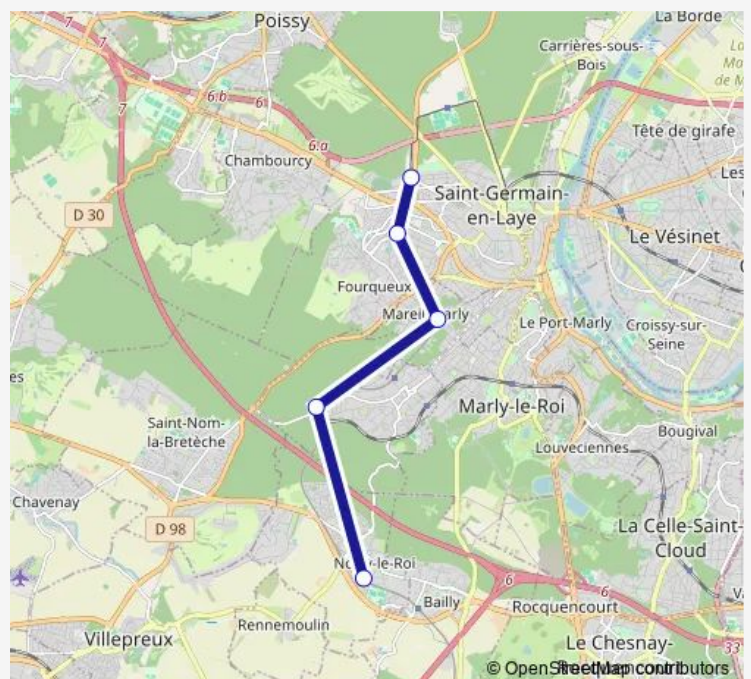

### Direction

Versailles Rive Droite — Paris Saint-Lazare

15 stops

[Open route schedule](#)

Versailles Rive Droite

Montreuil

Viroflay Rive Droite

Chaville Rive Droite

### Route schedule

Versailles Rive Droite — Paris Saint-Lazare

Monday	22:35-23:35
Tuesday	00:15-23:35
Wednesday	00:15-23:35
Thursday	00:15-23:35
Friday	00:15-23:35
Saturday	00:15
Sunday	—

### Route info

Direction: Versailles Rive Droite

Stops: 15

Trip Duration: 1 hour 59 min

## Direction

Nanterre Prefecture — Becon LES Bruyeres

13 stops

[Open route schedule](#)

Nanterre Prefecture

Nanterre Universite

LA Garenne Colombes

LES Vallees