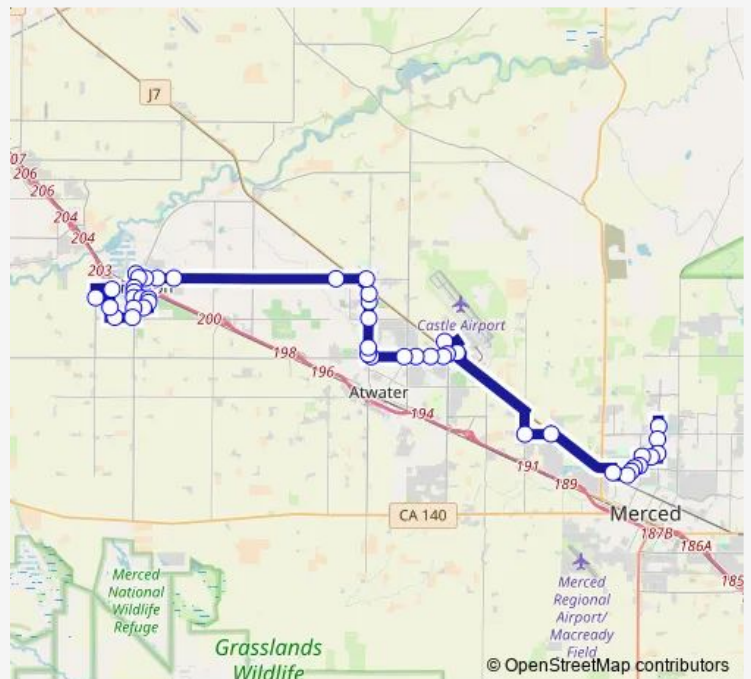

Bus L Livingston Commuter

[Go to website](#)

Direction
 Livingston Health Center — Merced College
 36 stops
[Open route schedule](#)

- Livingston Health Center
- Main @ Shopping Center (northbound)
- Main St @ Crowell St
- Foster Farms (To Merced)
- Walnut Ave @ Francis St (eastbound)
- Walnut Ave @ Hammatt Ave (eastbound)
- Walnut Ave @ Dwight Way (eastbound)
- Walnut Ave @ Barbera Ave (eastbound)
- Center @ Walnut/Winton Library (southbound)
- Winton Way @ Crawford St (southbound)
- Winton @ Doris/Winton PO (southbound)
- Winton Way @ Gertrude Ave (southbound)
- Winton @ Fruitland/Atwater HS (southbound)
- Bellevue @ Winton / Jack in the Box (eastbound)
- Bellevue @ 5th (eastbound)
- Bellevue @ Redwood (eastbound)
- Bellevue Rd @ Alabama Ave (eastbound)
- Bellevue Rd @ Brownell Ave (eastbound)
- Bellevue @ Constitution (eastbound)
- Bellevue @ Bellevue Elementary (eastbound)
- Bellevue @ Secretariat (eastbound)

Route schedule
 Livingston Health Center — Merced College

Monday	06:31-18:31
Tuesday	06:31-18:31
Wednesday	06:31-18:31
Thursday	06:31-18:31
Friday	06:31-18:31
Saturday	07:32-19:12
Sunday	07:32-19:12

Route info
 Direction: Livingston Health Center
 Stops: 36
 Trip Duration: 1 hour 20 min

L — Livingston Commuter **BusMaps**

Buhach @ Bellevue (northbound)

Hospital Ave @ Castle Clinic (Clockwise)

Castle H.S.A.

Dan Ward Rd @ Franklin Rd (eastbound)

Dan Ward Rd @ Beachwood Dr (eastbound)

Wal-Mart (southbound)

Direction: Merced College

Stops: 45

Trip Duration: 1 hour 31 min

Center @ Walnut/Winton Library (northbound)

Walnut Ave @ Barbera Ave (westbound)

Walnut Ave @ Dwight Way (westbound)

Walnut Ave @ Hammatt Ave (westbound)