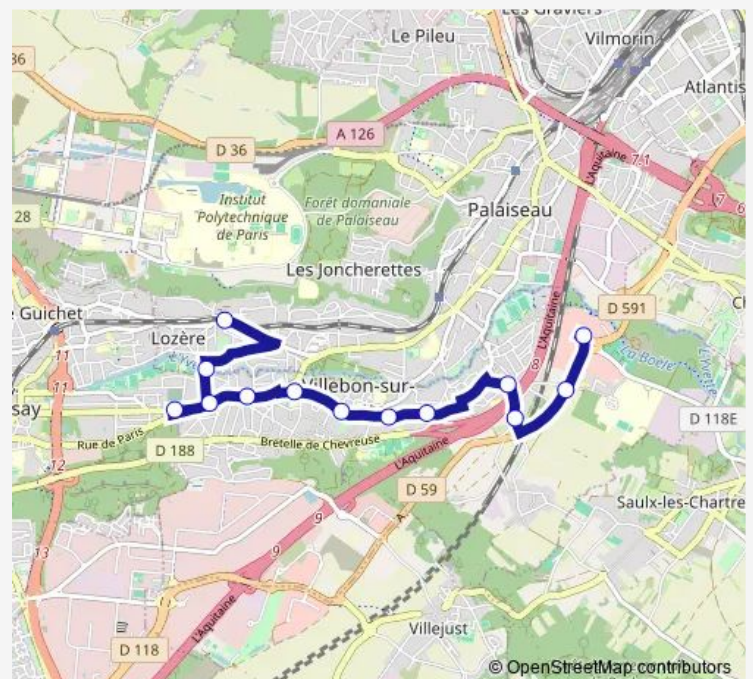

### Direction

Centre commercial Villebon 2 — Gare de Lozère - Rer

13 stops

[Open route schedule](#)

Centre commercial Villebon 2

Baron de Nivière

Pierre Longue

Rue du Viaduc

Gare de Lozère - Rer

### Route schedule

Centre commercial Villebon 2 — Gare de Lozère - Rer

Monday —

Tuesday —

Wednesday —

Thursday —

Friday —

Saturday 09:51-21:16

### Route info

Direction: Centre commercial Villebon 2

Stops: 13

Trip Duration: 0 hour 24 min