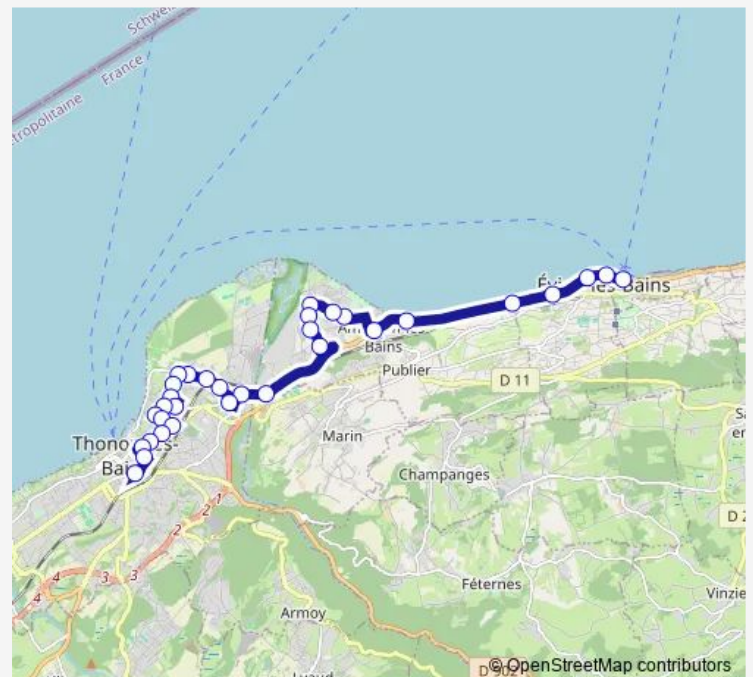

Thursday 05:45-19:25

Friday 05:45-19:25

Saturday 06:47-19:25

Sunday —

Route info

Direction: Embarcadere

Stops: 32

Trip Duration: 0 hour 32 min

Murs Blancs

Saint Joseph

Maison DES Arts

Place DU Marche

Place DES Arts

Direction

Place DES Arts — Embarcadere

32 stops

Cedres

Cite DE L'Eau

Route schedule

Place DES Arts — Embarcadere

Monday 04:55-20:22

Tuesday 04:55-20:22

Wednesday 04:55-20:22

Thursday 04:55-20:22

Friday 04:55-20:22

Saturday 07:35-20:22

Sunday —

Route info

Direction: Place DES Arts

Stops: 32

Trip Duration: 0 hour 33 min

Stade - Amphion