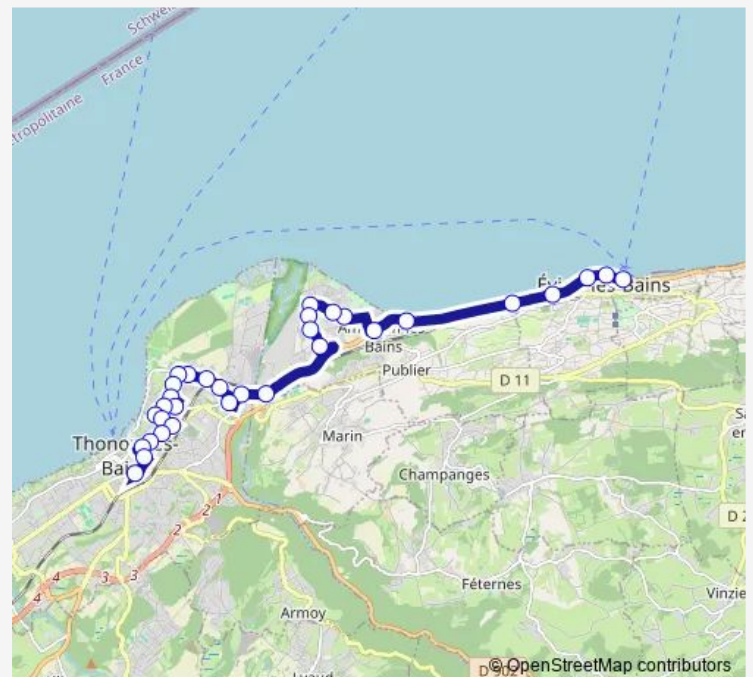

Thursday 05:45-19:25

Friday 05:45-19:25

Saturday 06:47-19:25

Sunday —

Route info

Direction: Embarcadere

Stops: 32

Trip Duration: 0 hour 30 min

Murs Blancs

Saint Joseph

Maison DES Arts

Place DU Marche

Place DES Arts

Direction

Place DES Arts — Embarcadere

32 stops

Cedres

Cite DE L'Eau

Route schedule

Place DES Arts — Embarcadere

Monday 04:55-20:22

Tuesday 04:55-20:22

Wednesday 04:55-20:22

Thursday 04:55-20:22

Friday 04:55-20:22

Saturday 07:35-20:22

Sunday —

Route info

Direction: Place DES Arts

Stops: 32

Trip Duration: 0 hour 35 min

Stade - Amphion