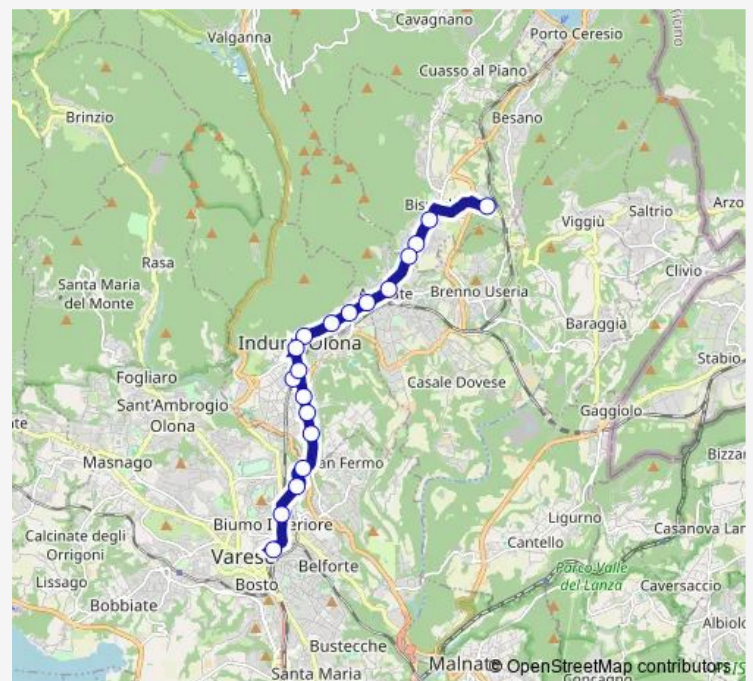

Monday 07:05-20:00

Tuesday 07:05-20:00

Wednesday 07:05-20:00

Thursday 07:05-20:00

Friday 07:05-20:00

Saturday 07:05-20:00

Sunday —

Route info

Direction: Arcisate, Vittoria,Brenno Useria

Stops: 20

Trip Duration: 0 hour 30 min

L — Varese-Bisuschio

Direction

Varese, Trento 1, Stazione Fn — Bisuschio, Roma, scuole superiori

23 stops

[Open route schedule](#)