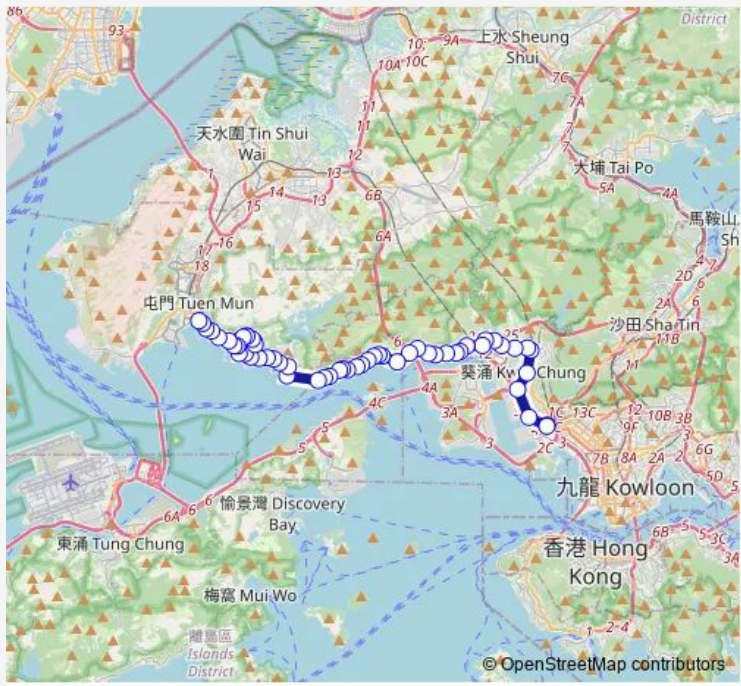

Route schedule

[Kmb+Ctb] MEI FOO BUS Terminus/
Mei Foo[[Kmb] MEI FOO BUS Terminus — [Kmb] SAM Shing BUS Terminus[[Lrtfeeder] Hanford Garden (LR SAM Shing Stop)

Monday	01:05-01:35
Tuesday	01:05-01:35
Wednesday	01:05-01:35
Thursday	01:05-01:35
Friday	01:05-01:35
Saturday	01:05-01:35
Sunday	01:05-01:35

Route info

Direction: [Kmb+Ctb] MEI FOO BUS Terminus/
Mei Foo[[Kmb] MEI FOO BUS Terminus

Stops: 58

Trip Duration: 1 hour 9 min

[Kmb] Approach Beach|[Lwb] Approach Beach

[Kmb] South Mountain Swimming Association|[Lwb] South Mountain Swimming Association

[Kmb] Ting Kau|[Lwb] Ting Kau

[Kmb] Lido Beach|[Lwb] Lido Beach

[Kmb] HOI MEI Beach|[Lwb] HOI MEI Beach

[Kmb] Sham TSZ Street Sham Tseng|[Lwb] Sham TSZ Street Sham Tseng

[Ctb] Bellagio, Castle Peak Road|[Kmb] Bellagio|[Lwb] Bellagio