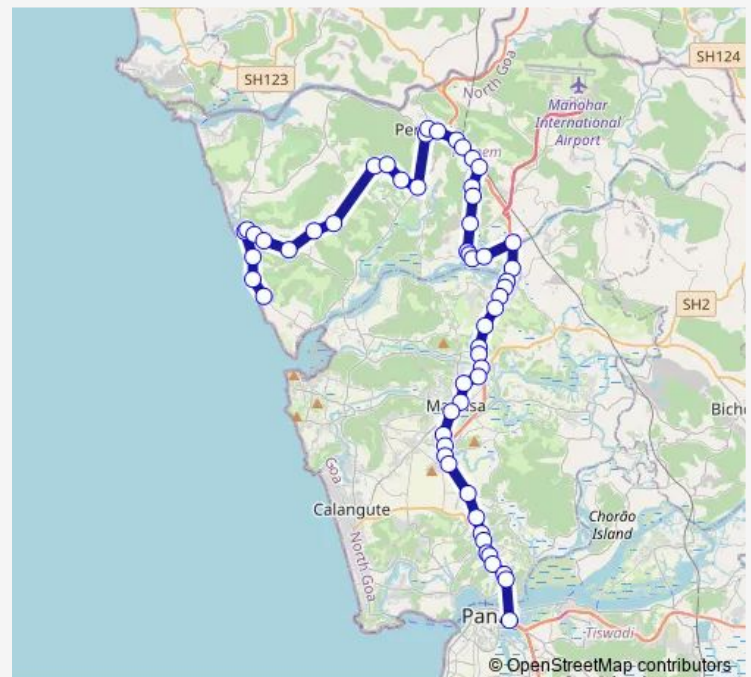

Thursday 07:30

Friday 07:30

Saturday 07:30

Sunday 07:30

Route info

Direction: Ashwem

Stops: 56

Trip Duration: 1 hour 55 min