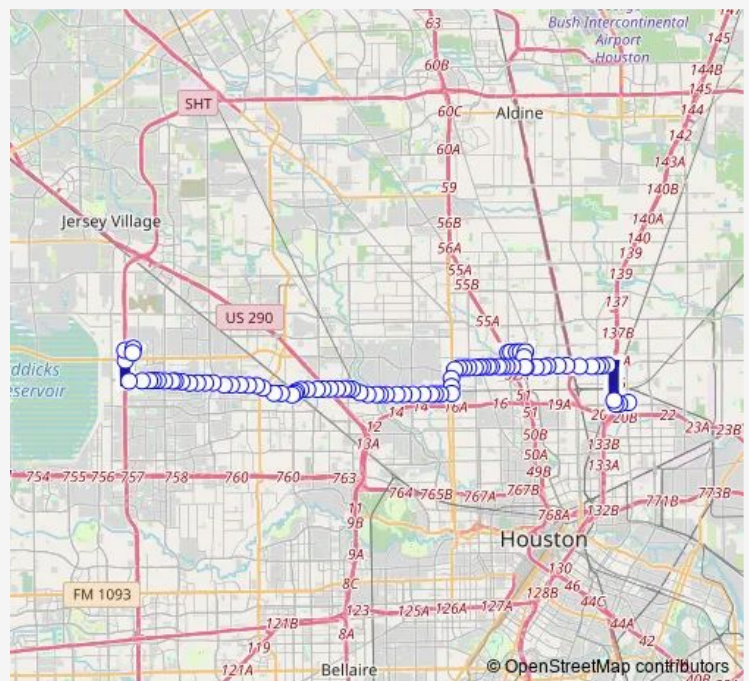

Kempwood Dr @ Blalock Rd

Kempwood Dr @ Tilson Ln

Kempwood Dr @ Peppermill Rd Mb

Route schedule

Westway Park Blvd @ Capital Park Dr — Kashmere Transit Center

Monday 04:00-22:30

Tuesday 04:00-22:30

Wednesday 04:00-22:30

Thursday 04:00-22:30

Friday 04:00-22:30

Saturday 04:30-22:30

Sunday 04:30-22:30

Route info

Direction: Westway Park Blvd @ Capital Park Dr

Stops: 93

Trip Duration: 1 hour 7 min

036 — Kempwood

Kempwood Dr @ Hollister Rd

Kempwood Dr @ Hollister Rd

Kempwood Dr @ Soway St

Kempwood Dr @ Ojeman Rd

Kempwood Dr @ Bingle Rd

Kempwood Dr @ Bingle Rd Mb1

Kempwood Dr @ Bingle Rd

Kempwood Dr @ Spenwick Dr

Kempwood Dr @ Wirt Rd

Kempwood Dr @ Todd St

W 34th St @ Bolin Rd

W 34th St @ Bolin Rd

W 34th St @ Antoine Dr

W 34th St @ Northwest Freeway

W 34th St @ Northwest Freeway