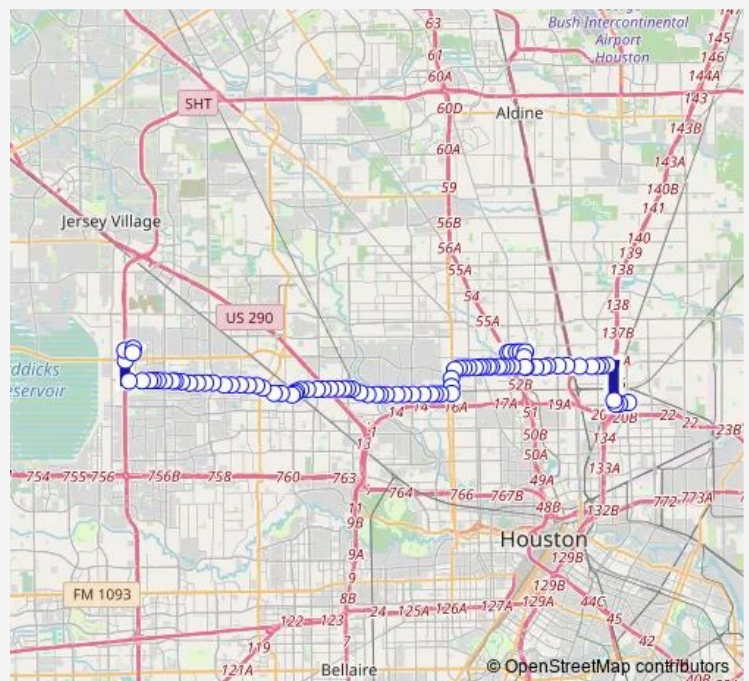

Kempwood Dr @ Blalock Rd

Kempwood Dr @ Tilson Ln

Kempwood Dr @ Peppermill Rd Mb

Route schedule

Westway Park Blvd @ Capital Park Dr — Kashmere Transit Center

Monday 04:00-22:30

Tuesday 04:00-22:30

Wednesday 04:00-22:30

Thursday 04:00-22:30

Friday 04:00-22:30

Saturday 04:30-22:30

Sunday 04:30-22:30

Route info

Direction: Westway Park Blvd @ Capital Park Dr

Stops: 93

Trip Duration: 1 hour 12 min

036 — Kempwood

Kempwood Dr @ Hollister Rd

Kempwood Dr @ Hollister Rd

Kempwood Dr @ Soway St

Kempwood Dr @ Ojeman Rd

Kempwood Dr @ Bingle Rd

Kempwood Dr @ Bingle Rd Mb1

Kempwood Dr @ Bingle Rd

Kempwood Dr @ Spenwick Dr

Kempwood Dr @ Wirt Rd

Kempwood Dr @ Todd St

W 34th St @ Bolin Rd

W 34th St @ Bolin Rd

W 34th St @ Antoine Dr

W 34th St @ Northwest Freeway

W 34th St @ Northwest Freeway