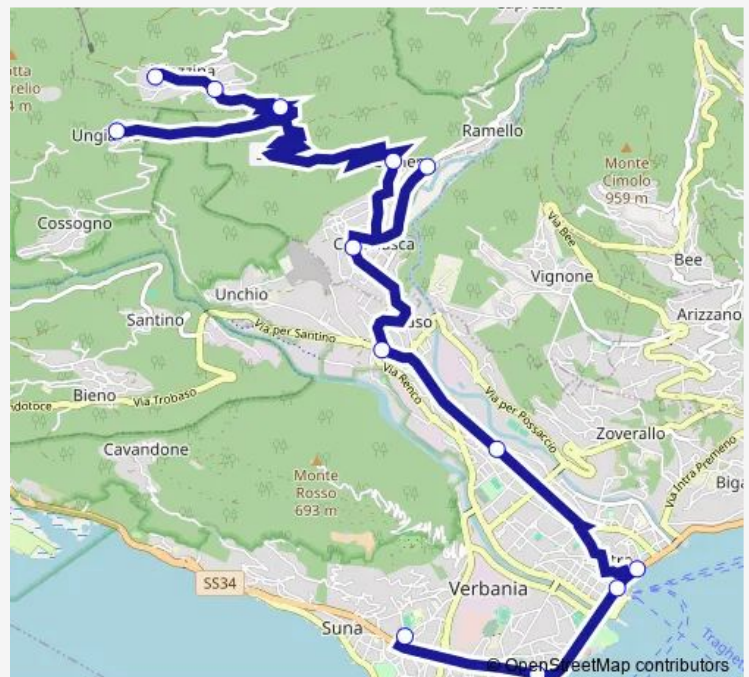

### Route schedule

Cimitero DI Suna — Scareno

Monday 07:18-13:16

Tuesday 07:18-13:16

Wednesday 07:18-13:16

Thursday 07:18-13:16

Friday 07:18-13:16

Saturday —

### Route info

Direction: Cimitero DI Suna

Stops: 12

Trip Duration: 0 hour 49 min

036 — Verbania - Miazzina - Aurano - Intragna

## Route info

Direction: Verbania - Intra - Corso Mameli - Imbarcadero  
Vecchio

Stops: 11

Trip Duration: 0 hour 52 min