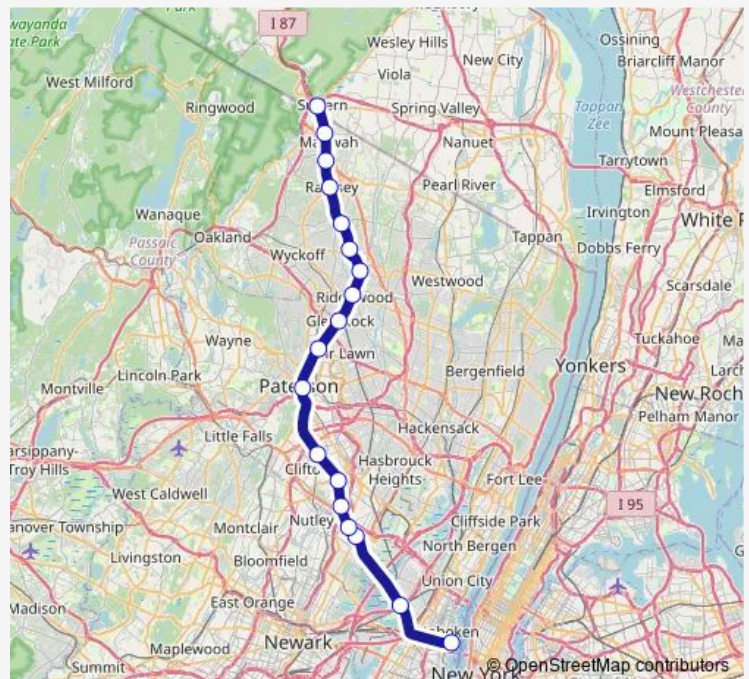

Rail MNBN Main/Bergen County Line

[Go to website](#)

Direction

Suffern — Hoboken

17 stops

[Open route schedule](#)

- Suffern
- Mahwah
- Ramsey Route 17 Station
- Ramsey
- Allendale
- Waldwick
- Hohokus
- Ridgewood
- Glen Rock Boro Hall
- Radburn
- Broadway
- Plauderville
- Garfield
- Wesmont
- Rutherford
- Frank R Lautenberg Secaucus Lower Level
- Hoboken

Route schedule

Suffern — Hoboken

Monday	05:27-00:13 ⁺¹
Tuesday	05:27-00:13 ⁺¹
Wednesday	05:27-00:13 ⁺¹
Thursday	05:27-22:30
Friday	05:27-22:30
Saturday	06:34-00:13 ⁺¹
Sunday	06:34-00:13 ⁺¹

Route info

Direction: Suffern

Stops: 17

Trip Duration: 1 hour 11 min

■ MNBN — Main/Bergen County Line

Direction

Hoboken — Suffern

18 stops

[Open route schedule](#)

Hoboken

Thursday 04:50-23:35

Friday 04:50-23:35

Saturday 07:07-21:07

Sunday 07:07-21:07

Route info

Direction: Suffern

Stops: 18

Trip Duration: 1 hour 12 min