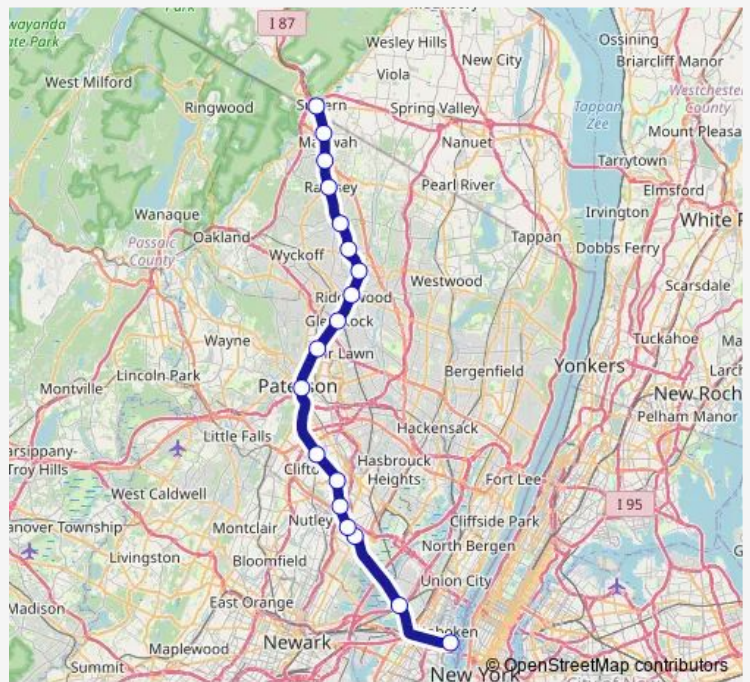

Rail Mbn Main/Bergen County Line

[Go to website](#)

Direction
Suffern — Hoboken

17 stops

[Open route schedule](#)

- Suffern
- Mahwah
- Ramsey Route 17 Station
- Ramsey
- Allendale
- Waldwick
- Hohokus
- Ridgewood
- Glen Rock Boro Hall
- Radburn
- Broadway
- Plauderville
- Garfield
- Wesmont
- Rutherford
- Frank R Lautenberg Secaucus Lower Level
- Hoboken

Stops: 17

Trip Duration: 1 hour 11 min

Direction

Hoboken — Suffern

18 stops

[Open route schedule](#)

Hoboken

Frank R Lautenberg Secaucus Lower Level

Kingsland

Lyndhurst

Delawanna

Passaic

Clifton

Paterson

Hawthorne

Glen Rock Main Line

Ridgewood

Hohokus

Waldwick

Allendale

Ramsey

Ramsey Route 17 Station

Mahwah

Suffern