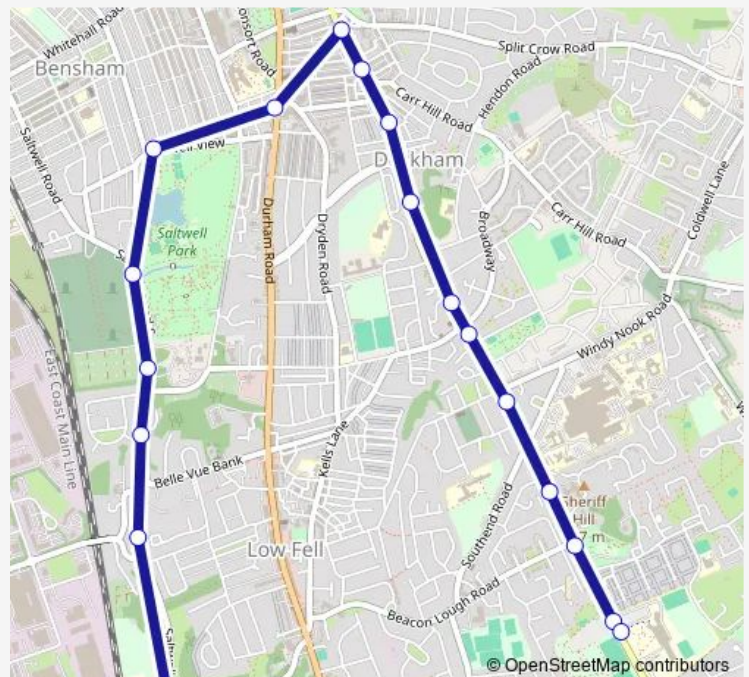

Durham Road-Dryden Road

Old Durham Road-Split Crow Road

Old Durham Road-Carlingford Terrace

Old Durham Road-The Plough Ph

Old Durham Road

Sheriffs Highway-Springfield Place

Sheriff's Highway-Three Tuns Ph

Queen Elizabeth Hospital

Queen Elizabeth Hospital

Old Durham Road-Beacon Lough Road

Old Durham Road-Whitehouse Lane

Route schedule

Grace College — Cardinal Hume Catholic School

Monday 14:40-15:30

Tuesday 14:40-15:30

Wednesday 14:40-15:30

Thursday 14:40-15:30

Friday 14:40-15:30

Saturday —

Sunday —

Route info

Direction: Grace College

Stops: 22

Trip Duration: 0 hour 20 min