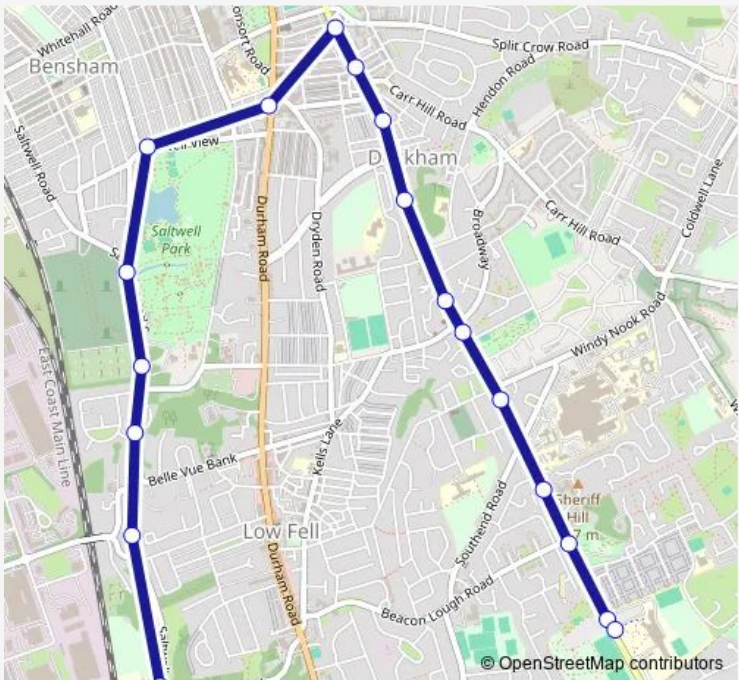

Bus S855 Grace College - Cardinal Hume

[Go to website](#)

**Direction**  
 Grace College — Cardinal Hume Catholic School  
 22 stops  
[Open route schedule](#)

- Grace College
- Saltwell Road South-Joseph Swan
- Saltwell Road South-Joseph Swan
- Saltwell Road South-Joseph Swan
- Saltwell Road South-Chowdene Park
- Saltwell Road South-Crook Foot
- Saltwell Road South-East Park Road
- Saltwell Road South-South-Crematorium
- Saltwell Park
- Saltwell View-Windsor Avenue
- Durham Road-Dryden Road
- Old Durham Road-Split Crow Road
- Old Durham Road-Carlingford Terrace
- Old Durham Road-The Plough Ph
- Old Durham Road
- Sheriffs Highway-Springfield Place
- Sheriff's Highway-Three Tuns Ph
- Queen Elizabeth Hospital
- Queen Elizabeth Hospital
- Old Durham Road-Beacon Lough Road
- Old Durham Road-Whitehouse Lane

Route schedule  
 Grace College — Cardinal Hume Catholic School

Monday	14:40-15:30
Tuesday	14:40-15:30
Wednesday	14:40-15:30
Thursday	14:40-15:30
Friday	14:40-15:30
Saturday	—
Sunday	—

Route info  
 Direction: Grace College  
 Stops: 22  
 Trip Duration: 0 hour 20 min

■ S855 — Grace College - Cardinal Hume **BusMaps**

S855 Bus time schedules and route maps are available in an offline PDF at [busmaps.com](https://busmaps.com). Use the [busmaps.com](https://busmaps.com) website to see live bus times, train schedule or subway schedule, and step-by-step directions for all public transit in Gateshead